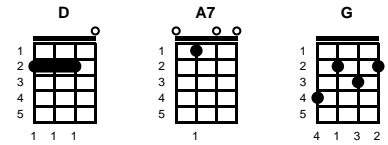

Hi-Lili Hi-Lili Hi-Lo

Bronislau Kaper & Helen Deutsch

intro: chords for ending

Key of D

3/4

D
A song of love is a sad song,
A7
Hi-Lili, Hi-Lili, Hi-Lo

A song of love is a song of woe
D
Don't ask me how I know

A song of love is a sad song
G
For I have loved and it's so
D
I sit at the window and watch the rain,
A7 **D**
Hi-Lili, Hi-Lili, Hi-Lo
G **D**
Tomorrow I'll probably love again,
A7 **D**
Hi-Lili, Hi-Lili, Hi-Lo -- REPEAT FROM TOP

ending:

G **D**
Tomorrow I'll probably love again,
A7 **D**
Hi-Lili, Hi-Lili, Hi-Lo

STANDARD

BARITONE