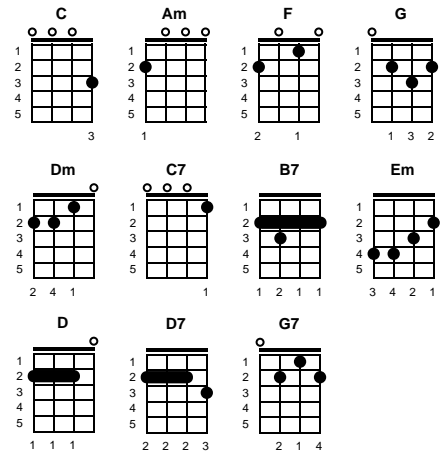

Hold Me, Thrill Me, Kiss Me

Harry Noble

Key of C

Intro: Chords for last line, v1

v1:

C Am F G
Hold me, hold me, never let me go

Until you've told me, told me

F G Am
What I want to know and then just hold me, hold me
Dm G C Am F G
Make me tell you I'm in love with you

v2:

C Am F G
Thrill me, thrill me, walk me down the lane where

Shadows will be, will be

F G Am
Hiding lovers just the same as we'll be, we'll be
Dm G C F C C7
When you make me tell you, I love you

chorus:

v3:

C Am F G
Kiss me, kiss me, and when you do I know that

You will miss me, miss me

F G Am
If we ever say adieu, so kiss me, kiss me

Dm G C
Make me tell you I'm in love with you -- REPEAT v3

ending:

F G C
Never, never, never let me go -- REPEAT

STANDARD

BARITONE

Key of Bb

Hold Me, Thrill Me, Kiss Me
Harry Noble

Key of Bb

Intro: Chords for last line, v1

v1:
Bb **Gm** **Eb** **F**
 Hold me, hold me, never let me go
 Until you've told me, told me
Eb **F** **Gm**
 What I want to know and then just hold me, hold me
Cm **F** **Bb** **Gm** **Eb** **F**
 Make me tell you I'm in love with you