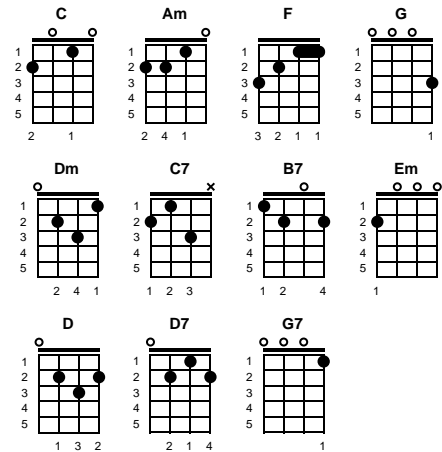

Hold Me, Thrill Me, Kiss Me

Harry Noble

Key of C

Intro: Chords for last line, v1

v1:

C Am F G
Hold me, hold me, never let me go

Until you've told me, told me

F G Am
What I want to know and then just hold me, hold me
Dm G C Am F G
Make me tell you I'm in love with you

v2:

C Am F G
Thrill me, thrill me, walk me down the lane where

Shadows will be, will be

F G Am
Hiding lovers just the same as we'll be, we'll be
Dm G C F C C7
When you make me tell you, I love you

chorus:

v3:

C Am F G
Kiss me, kiss me, and when you do I know that

You will miss me, miss me

F G Am
If we ever say adieu, so kiss me, kiss me

Dm G C
Make me tell you I'm in love with you -- REPEAT v3

ending:

F G C
Never, never, never let me go -- REPEAT

STANDARD

BARITONE

Key of Bb

Hold Me, Thrill Me, Kiss Me
Harry Noble

Key of Bb

Intro: Chords for last line, v1

v1:
Bb **Gm** **Eb** **F**
 Hold me, hold me, never let me go
 Until you've told me, told me
Eb **F** **Gm**
 What I want to know and then just hold me, hold me
Cm **F** **Bb** **Gm** **Eb** **F**
 Make me tell you I'm in love with you