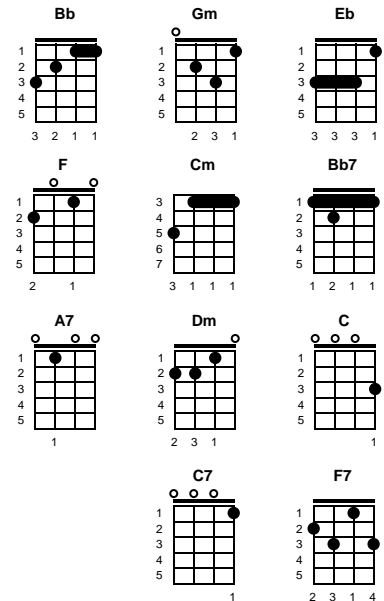

Hold Me, Thrill Me, Kiss Me
Harry Noble

Key of Bb

Intro: Chords for last line, v1

v1:
Bb **Gm** **Eb** **F**
Hold me, hold me, never let me go
Until you've told me, told me
Eb **F** **Gm**
What I want to know and then just hold me, hold me
Cm **F** **Bb** **Gm** **Eb** **F**
Make me tell you I'm in love with you

v2:
Bb **Gm** **Eb** **F**
Thrill me, thrill me, walk me down the lane where
Shadows will be, will be
Eb **F** **Gm**
Hiding lovers just the same as we'll be, we'll be
Cm **F** **Bb** **Eb** **Bb** **Bb7**
When you make me tell you, I love you

chorus:
Cm **F** **Bb** **Gm**
They told me "be sensible with your new love"
Cm **F** **Bb**
"Don't be fooled thinking this is the last you'll find"
A7 **Dm**
But they never stood in the dark with you love
C **C7**
When you take me in your arms and drive me
F **F7**
Slowly out of my mind

v3:
Bb **Gm** **Eb** **F**
Kiss me, kiss me, and when you do I know that
You will miss me, miss me
Eb **F** **Gm**
If we ever say adieu, so kiss me, kiss me
Cm **F** **Bb**
Make me tell you I'm in love with you -- **REPEAT v3**

ending:
Eb **F** **Bb**
Never, never, never let me go -- **REPEAT**

STANDARD