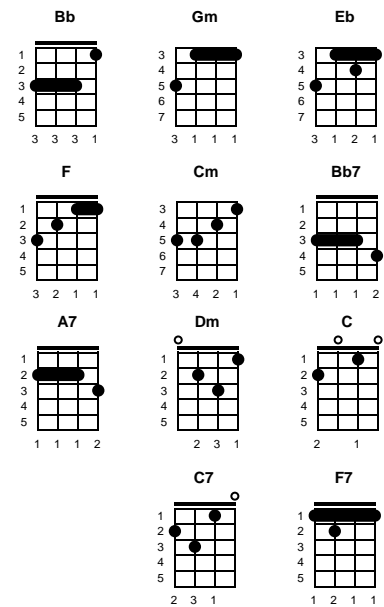

Hold Me, Thrill Me, Kiss Me
Harry Noble

Key of Bb

Intro: Chords for last line, v1

v1:
Bb **Gm** **Eb** **F**
Hold me, hold me, never let me go
Until you've told me, told me
Eb **F** **Gm**
What I want to know and then just hold me, hold me
Cm **F** **Bb** **Gm** **Eb** **F**
Make me tell you I'm in love with you

v2:
Bb **Gm** **Eb** **F**
Thrill me, thrill me, walk me down the lane where
Shadows will be, will be
Eb **F** **Gm**
Hiding lovers just the same as we'll be, we'll be
Cm **F** **Bb** **Eb** **Bb** **Bb7**
When you make me tell you, I love you

chorus:
Cm **F** **Bb** **Gm**
They told me "be sensible with your new love"
Cm **F** **Bb**
"Don't be fooled thinking this is the last you'll find"
A7 **Dm**
But they never stood in the dark with you love
C **C7**
When you take me in your arms and drive me
F **F7**
Slowly out of my mind

v3:
Bb **Gm** **Eb** **F**
Kiss me, kiss me, and when you do I know that
You will miss me, miss me
Eb **F** **Gm**
If we ever say adieu, so kiss me, kiss me
Cm **F** **Bb**
Make me tell you I'm in love with you -- **REPEAT v3**

ending:
Eb **F** **Bb**
Never, never, never let me go -- **REPEAT**

STANDARD

BARITONE

Key of C