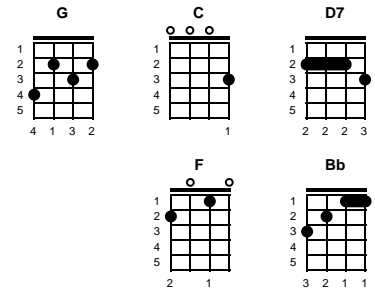

I Can See Clearly
Johnny Nash

Key of G

Intro: Chords for ending, 2x

G C G
I can see clearly now the rain is gone
C D7
I can see all obstacles in my way
G C G
Gone are the dark clouds that had me blind
F C G
It's gonna be a bright, bright sun shiny day
F C G
It's gonna be a bright, bright sun shiny day

C G
I think I can make it now the pain is gone
C D7
All of the bad feelings have disappeared
G C G
Here is my rainbow I've been praying for
F C G
It's gonna be a bright, bright sun shiny day
F C G
It's gonna be a bright, bright sun shiny day

bridge:

Bb F
Look all around there's nothing but blue skies
Bb D7 G
Look straight ahead, nothing but blue skies ~ ~

-- **FIRST VERSE**

ending:

F C G
It's gonna be a bright, bright sun shiny day

STANDARD

BARITONE