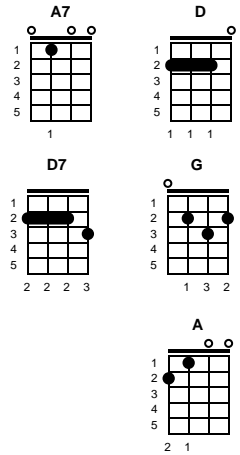

I Can't Help It
Hank Williams

Key of D

Intro: Chords for last line of chorus

Chorus:

A7 D A7 D D7 G D
Today I passed you on the street, and my heart fell at your feet
A7 D A7
I can't help it if I'm still in love with you
D A7 D D7 G D
Somebody else stood by your side, and he looked so satisfied
A7 D G D
I can't help it if I'm still in love with you

v1:

G D
A picture from the past came slowly stealing
A7 D A7
As I brushed your arm and walked so close to you
G D
Then suddenly I got that old time feeling
A D G D
I can't help it if I'm still in love with you -- **CHORUS**

v2:

G D
It's hard to know another's lips will kiss you
A7 D A7
And hold you just the way I used to do
G D
Oh, heaven only knows how much I miss you
A D G D
I can't help it if I'm still in love with you

ending:

A D G D
I can't help it if I'm still in love with you

STANDARD