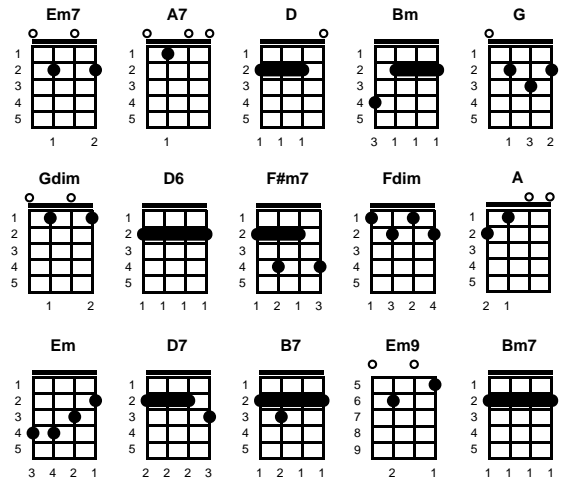

I Don't Know Why I Love You Like I Do

Roy Turk & Fred E. Ahlert, 1931

Key of D

Em7 A7 D Bm G Gdim D

D I don't know why I love you like I do
F#m7 Fdim A Em7 Em
 I don't know why, I just do
A7
 I don't know why you thrill me like you do
D Gdim
 I don't know why, you just do
D7 B7 Em9 A7
 You never seem to want my roman - cin'--
Bm7 Em9
 The only time you hold me
Em7 A7
 Is when we're dancin'
D D6 B7
 I don't know why I love you like I do
Em7 A7 D
 I don't know why, I just do

D6
 I don't know why I love you like I do
F#m7 Fdim A Em7 Em
 I don't know why, I just do
A7
 I don't know why you thrill me like you do
D Gdim
 I don't know why, you just do
D7 B7 Em9 A7
 You never seem to want my roman - cin'--
Bm7 Em9
 The only time you hold me
Em7 A7
 Is when we're dancin'
D D6 B7
 I don't know why I love you like I do
Em7 A7 D Bm G Gdim D
 I don't know why, I just do

STANDARD

BARITONE