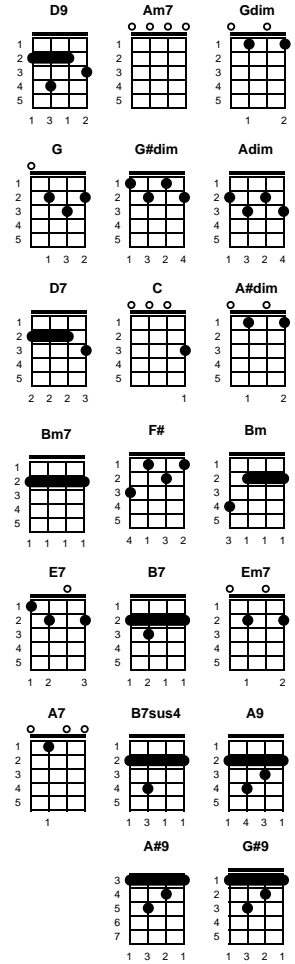

**I Left My Heart in San Francisco**  
George Cory & Douglass Cross

Key of A

Intro: Chords for last line, first verse

v1:

**D9 Am7 Gdim G Am7 G Gdim Am7**  
I left my heart in San Francisco

**G#dim Am7 Adim D7 G C G**

High on a hill, it calls to me

**C Am7 A#dim Bm7 G**  
To be where little cable cars

**F# Bm**

Climb half way to the stars

**E7 B7 Em7 A7 C G#dim Am7**

The morning fog may chill the air, I don't care

v2:

**D9 Am7 Gdim G Am7 G Gdim Am7**  
My love waits there in San Francisco

**G#dim Am7 D7 C B7sus4**

Above the blue and windy sea

**B7 E7 A9 A#9 A9**

When I come home to you, San Francisco

**G#9 A9 Am7 D7 G G#dim Am7**

Your gold - en sun will shine for me

ending:

**D7 G**

**STANDARD**

**BARITONE**