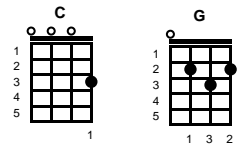

# I Like It Like That

Chris Kenner and Allen Toussaint

Key of C

Intro: Chords for last line of chorus

## chorus:

C  
Come on, come on, let me show you where it's at  
G C  
Ah, come on, come on, let me show you where it's at  
G C  
Whoa! come on, come on, let me show you where it's at  
G C  
I said the name of the place is "I Like It Like That"

## v1:

C  
They got a little place a-down the track  
G C  
The name of the place is "I Like It Like That"  
Now, you take Sally and I'll take Sue..  
G  
And we're gonna rock away all of our blues -- **CHORUS**

## ending:

C  
Come on, come on, let me show you where it's at  
G C  
Ah, come on, come on let me show you where it's at  
Ohhh, come on, come on let me show you where it's at  
G C  
I said the name of the place is "I Like It Like That"