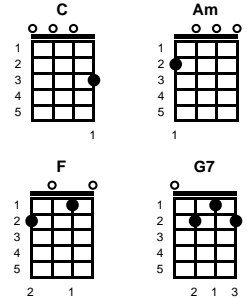

**I Love How You Love Me**  
Barry Mann & Larry Kolber

Key of C

Intro: Chords for last 2 lines, first verse

**v1:**

**C**  
I love how your eyes close whenever you **Am** kiss me  
**F**  
And when I'm away from you, I love how you **G7** miss me  
**C**  
I love the way you always treat me **Am** tenderly  
**F** **G7** **C**  
But darling most of all, I love how you love me

**v2:**

**Am**  
I love how your heart beats whenever I hold you  
**F** **G7**  
I love how you think of me without being told to  
**C** **Am**  
I love the way your touch is always heavenly  
**F** **G7** **C**  
But darling most of all, I love how you love me

**v3:**

**Am**  
I love how your eyes close whenever you kiss me  
**F** **G7**  
And when I'm away from you, I love how you miss me  
**C** **Am**  
I love the way your touch is always heavenly  
**F** **G7** **C**  
But darling most of all, I love how you love me

**bridge:**

**Am**  
I love how you hug me  
**F**  
I love how you squeeze me, tease me, please me  
**G7**  
Love how you love me  
**C**  
I love how you love me -- **REPEAT v1 & BRIDGE**

**STANDARD**