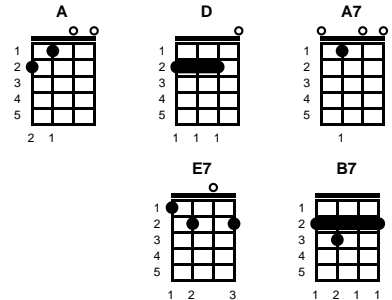

I Really Don't Want To Know
Don Robertson & Howard Barnes

Key of A
3/4

Intro: Chords for last 2 lines, v1

v1:

A   **D**   **A**
How many arms have held you
                  A7   **D**
And hated to let you go
How many, how many, I wonder
                  E7   **A**
But I really don't want to know

v2:

D   **A**
How many lips have kissed you
                  A7   **D**
And set your soul aglow
How many, how many, I wonder
                  E7   **A**
But I really don't want to know

chorus:

A7   **D**
So always make me wonder
A7   **D**
Always make me guess
                  B7   **E7**
And even if I ask you
B7   **E7**
Darling don't con - fess

v3:

A   **D**   **A**
Just let it re - main a secret
                  A7   **D**
For darling I love you so
No wonder, no wonder, I wonder
                  E7   **A**
But I really don't want to know

ending:

E7   **A**   **D**   **A**
No I really don't want to know

STANDARD