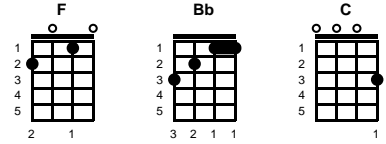

I Saw The Light
Hank Williams

Key of F

Intro: Chords for ending, 2x

v1:

F
I wandered so aimless, life filled with sin
Bb **F**
I wouldn't let my dear savior in

Then Jesus came like a stranger in the night
C **F**
Praise the Lord, I saw the light

chorus:

F
I saw the light, I saw the light
Bb **F**
No more darkness, no more night

Now I'm so happy, no sorrow in sight
C **F**
Praise the Lord, I saw the light

v2:

F
Just like a blind man, I wandered alone
Bb **F**
Worries and fears I claimed for my own

Then like the blind man, God gave back his sight
C **F**
Praise the Lord, I saw the light -- **CHORUS**

v3:

F
I was a fool to wander and stray
Bb **F**
Straight is the gate and narrow the way

Now I have traded the wrong for the right
C **F**
Praise the Lord, I saw the light -- **CHORUS**

ending:

C **F**
Praise the Lord, I saw the light

STANDARD