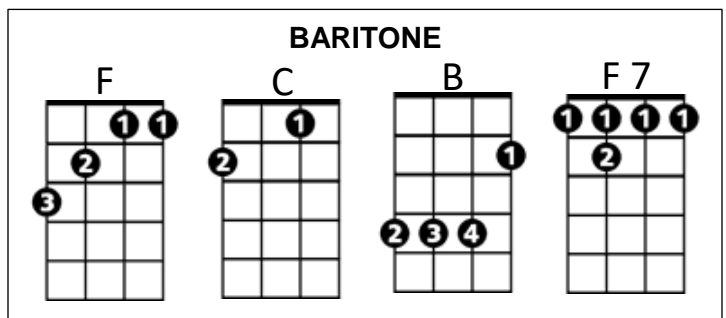

I Saw the Light (Hank Williams)

Key F

Intro: **F** **C** **F**
Praise the Lord I saw the light

F **F7**
I wandered so aimless life filed with sin
Bb **F**
I wouldn't let my dear savior in

Then Jesus came like a stranger in the night
C **F**
Praise the Lord I saw the light

Chorus:

F **F7**
I saw the light, I saw the light
Bb **F**
No more darkness, no more night

Now I'm so happy no sorrow in sight
C **F**
Praise the Lord I saw the light

F **F7**
Just like a blind man I wandered along
Bb **F**
Worries and fears I claimed for my own

Then like the blind man that God gave back his sight
C **F**
Praise the Lord I saw the light

(Chorus)

F **F7**
I was a fool to wander and stray
Bb **F**
Straight is the gate and narrow's the way

Now I have traded the wrong for the right
C **F**
Praise the Lord I saw the light