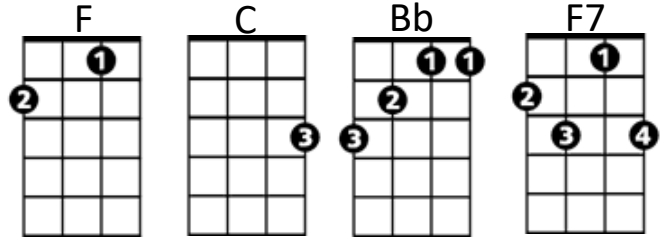

I Saw the Light (Hank Williams)

Key F

Intro: **F** **C** **F**
Praise the Lord I saw the light

F **F7**
I wandered so aimless life filed with sin
Bb **F**
I wouldn't let my dear savior in

Then Jesus came like a stranger in the night
C **F**
Praise the Lord I saw the light

Chorus:

F **F7**
I saw the light, I saw the light
Bb **F**
No more darkness, no more night

Now I'm so happy no sorrow in sight
C **F**
Praise the Lord I saw the light

F **F7**
Just like a blind man I wandered along
Bb **F**
Worries and fears I claimed for my own

Then like the blind man that God gave back his sight
C **F**
Praise the Lord I saw the light

(Chorus)

F **F7**
I was a fool to wander and stray
Bb **F**
Straight is the gate and narrow's the way

Now I have traded the wrong for the right
C **F**
Praise the Lord I saw the light