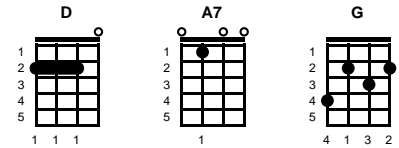

I Walk the Line
Johnny Cash

Key of D

Intro: Chords for last two lines, first verse

D **A7** **D**
I keep a close watch on this heart of mine
A7 **D**
I keep my eyes wide open all the time
G **D**
I keep the ends out for the tie that binds
A7 **D**
Because you're mine, I walk the line

STANDARD

A7 **D**
I find it very, very easy to be true
A7 **D**
I find myself alone when each day is through
G **D**
Yes, I'll admit I'm a fool for you
A7 **D**
Because you're mine, I walk the line

BARITONE

A7 **D**
As sure as night is dark and day is light
A7 **D**
I keep you on my mind both day and night
G **D**
And happiness I've known proves that it's right
A7 **D**
Because you're mine, I walk the line

A7 **D**
You've got a way to keep me on your side
A7 **D**
You give me cause for love that I can't hide
G **D**
For you I know I'd even try to turn the tide
A7 **D**
Because you're mine, I walk the line