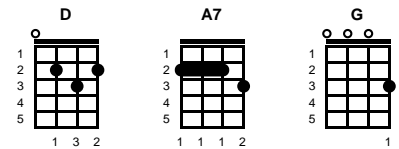

I Walk the Line
Johnny Cash

Key of D

Intro: Chords for last two lines, first verse

D **A7** **D**
I keep a close watch on this heart of mine
A7 **D**
I keep my eyes wide open all the time
G **D**
I keep the ends out for the tie that binds
A7 **D**
Because you're mine, I walk the line

STANDARD

A7 **D**
I find it very, very easy to be true
A7 **D**
I find myself alone when each day is through
G **D**
Yes, I'll admit I'm a fool for you
A7 **D**
Because you're mine, I walk the line

BARITONE

A7 **D**
As sure as night is dark and day is light
A7 **D**
I keep you on my mind both day and night
G **D**
And happiness I've known proves that it's right
A7 **D**
Because you're mine, I walk the line

A7 **D**
You've got a way to keep me on your side
A7 **D**
You give me cause for love that I can't hide
G **D**
For you I know I'd even try to turn the tide
A7 **D**
Because you're mine, I walk the line