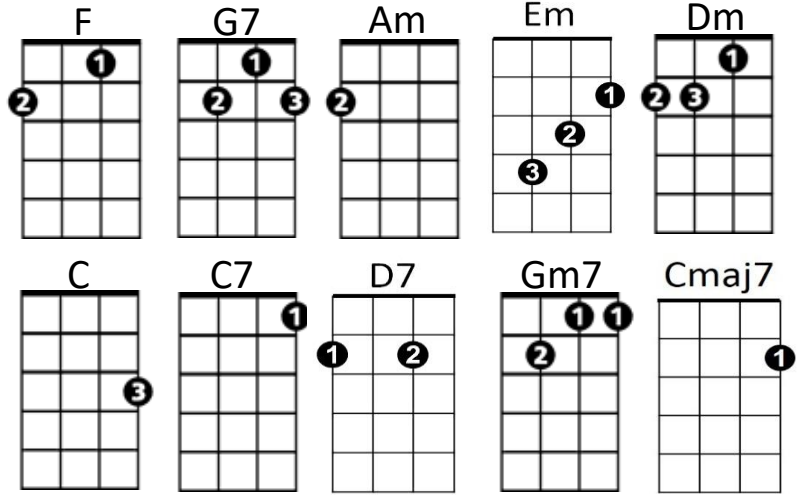

I Will (Lennon / McCartney)

Intro: F G7 Am Em Dm G7 C G7

C Am F G7
Who knows how long I've loved you

C Am Em C7
You know I love you still

F G7 C C7
Will I wait a lonely lifetime

F G7 C
If you want me to, I will

C Am F G7
For if I ever saw you

C Am Em C7
I didn't catch your name

F G7 C C7
But it never really mattered

F G7 C C7
I will always feel the same

Reprise:

F Em Am
Love you forever and forever
F G7 C C7
Love you with all my heart
F Em Am
Love you whenever we're together
D7 Dm G7
Love you when we're apart

C Am F G7
And when at last I find you
C Am Em C7
Your song will fill the air
F G7 C Em Am
Sing it loud so I can hear you
F G7 C Em Am
Make it easy to be near you
F G7 Am Em
For the things you do endear you to me
Dm G7 Gm7 C C7
Oh, you know I will - I will