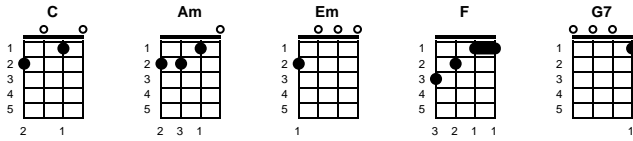

I Will Follow You

Arthur Altman, Norman Gimbel

Key of C

C **Am** **C** **Am**

v1:

I will follow you **C**
Follow you wherever you may go **Em**
There isn't an ocean too deep **Am** **Em**
A mountain so high it can keep, keep me away **F** **G7** **C** **Am**

v2:

I must follow you **C**
Ever since you touched my hand I know **Em**
That near you I always must be **Am** **Em**
And nothing can keep you from me **F** **G7**
You are my destiny **C**

chorus:

C
I love you, I love you, I love you
And where you go I'll follow, I'll follow, I'll follow **Am**
You'll always be my true love, my true love, my true love **C**
From now until forever, forever, forever **Am**

v3:

I will follow you **C**
Follow you wherever you may go **Em**
There isn't an ocean too deep **Am** **Em**
A mountain so high it can keep **F** **Am**
Keep me away -- away from my love -- REPEAT FROM CHORUS **C** **G7** **C**

ending:

G7 **C**
Away from my love
G7 **C**
You are my destiny