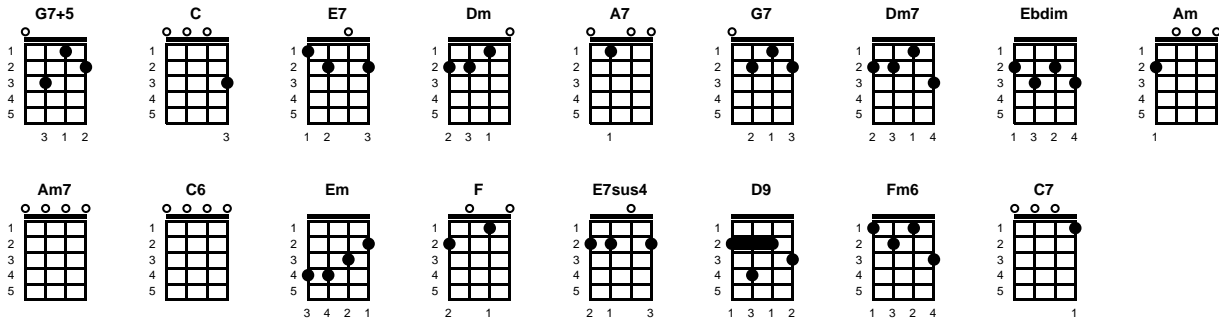

I'll Be Seeing You

Irving Kahal, Sammy Fain

Key of C

STANDARD

Intro: Chords for last 2 lines, v2

v1:
G7+5 C E7 Dm A7 Dm
 I'll be seeing you in all the old familiar places
A7 Dm G7 C Dm7 Ebdim C
 That this heart of mine embraces all day thru
Am Am7 Am Am7 Dm7
 In that small cafe, the park across the way
G7 G7+5 C6 G7+5
 The children's carousel, the chestnut trees, the wishing well

v2:
C E7 Dm A7 Dm
 I'll be seeing you in every lovely summer's day
A7 Dm G7 Em A7
 In everything that's light and gay, I'll always think of you that way
F E7sus4 E7 Am Am7 D9
 I'll find you in the morning sun and when the night is new
Dm7 Fm6 C
 I'll be looking at the moon, but I'll be seeing you

-- REPEAT FROM TOP

ending:
C7 F E7sus4 E7 Am Am7 D9
 I'll find you in the morning sun and when the night is new
Dm7 Fm6 C
 I'll be looking at the moon, but I'll be seeing you

BARITONE