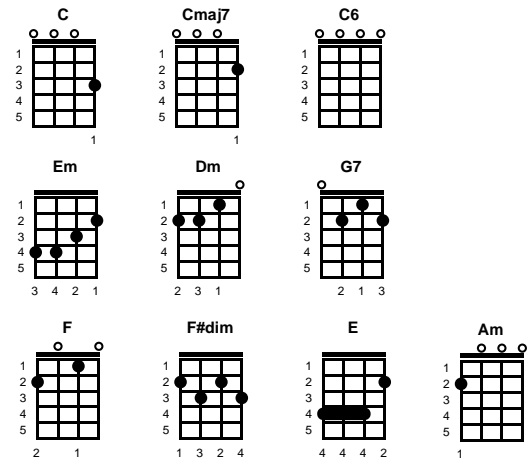

I'll Have To Say I Love You In A Song
Jim Croce

Key of C

Intro: Chords for last line, first verse

C **Cmaj7** **C6** **Em**
Well, I know it's kind of late
Dm **G7**
I hope I didn't wake you
But what I gotta **Cmaj7** **C6** **Em** say can't wait
Dm **G7**
I know you'd understand
F **F#dim**
Every time I tried to tell you
E **Am** **F**
The words just came out wrong
C **G7** **F** **C**
So I'll have to say I love you in a song

Cmaj7 **C6** **Em**
I know it's kind of strange
Dm **G7**
But every time I'm near you
Cmaj7 **C6** **Em**
I just run out of things to say
Dm **G7**
I know you'd understand
F **F#dim**
Every time I tried to tell you
E **Am** **F**
The words just came out wrong
C **G7** **F** **C**
So I'll have to say I love you in a song

Cmaj7 **C6** **Em**
Yeah, I know it's kind of late
Dm **G7**
I hope I didn't wake you
But there's something I just gotta say
Dm **G7** **Em**
I know you'd understand
F **F#dim**
Every time I tried to tell you
E **Am** **F**
The words just came out wrong
C **G7** **F** **C**
So I'll have to say I love you in a song
C **G7** **F** **C**
So I'll have to say I love you in a song

STANDARD