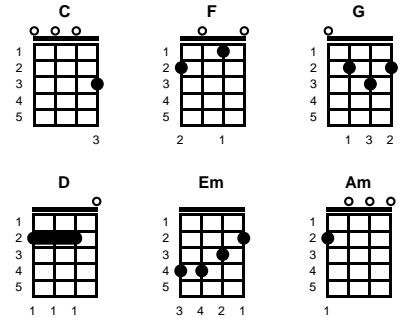

I'll Never Find Another You

Tom Springfield

Key of C

C F G G C F G G

v1:

There's a new world somewhere they call the promised land
And I'll be there someday if you could hold my hand
I still need you there beside me no matter what I do
For I know I'll never find another you

v2:

There is always someone for each of us, they say
And you'll be my someone for ever and a day
I could search the whole world over until my life is through
But I know I'll never find another you

chorus:

It's a long, long journey so stay by my side
When I walk through the storm
You'll be my guide, be my guide

v3:

If they gave me a fortune my treasure would be small
I could lose it all tomorrow and never mind at all
But if I should lose your love, dear, I don't know what I'd do
For I know I'll never find another you

INSTRUMENTAL:

(If they gave me a fortune my treasure would be small)
(I could lose it all tomorrow and never mind at all)

ending:

But if I should lose your love, dear, I don't know what I'd do
For I know I'll never find another you
Another you Another you

STANDARD