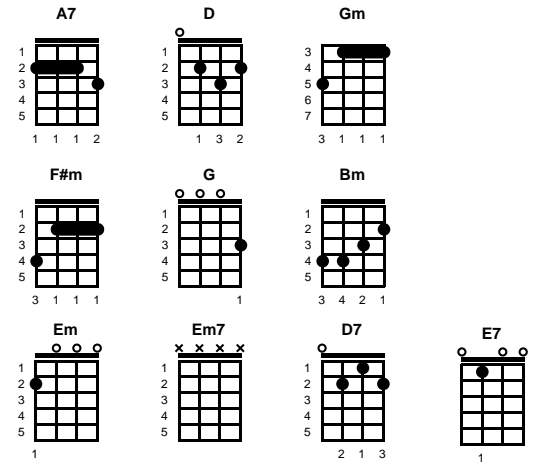

I'll Remember You
Kui Lee (1964)

Key of D

intro: (I'll remember you) -- chords only
A7 D Gm D

v1:

D F#m
I'll remember you
G A7 D Bm
Long after this endless summer is gone
Em Gm
I'll be lonely, oh so lonely
Em A7 D F#m Em7 D
Living only ~ to remember you ~ ~ ~

v2:

F#m
I'll remember you
G A7 D Bm
Your voice as soft as a warm summer breeze
Em Gm
Your sweet laughter, mornings after
Em A7 D D7
Ever after, I'll remember you

chorus:

G
To your arms someday
Em E7 A7
I'll return to stay
Em7 A7 D F#m
Til then, I will remember too
G A7 D Bm
Every bright star we made wishes upon
Em Gm
Love me always, promise always
Em A7 D Gm D
Ooh, ooh, ooh, ooh, ooh, you'll remember too..

ending:

D
I'll remember you...

STANDARD

BARITONE

Key of C

I'll Remember You

Kui Lee (1964)

Key of C

intro: (I'll remember you) -- chords only
G7 **C** **Fm** **C**

v1:

C **Em**
 I'll remember you
F **G7** **C** **Am**
 Long after this endless summer is gone
Dm **Fm**
 I'll be lonely, oh so lonely
Dm **G7** **C** **Em** **Dm7** **C**
 Living only ~ to remember you ~ ~ ~