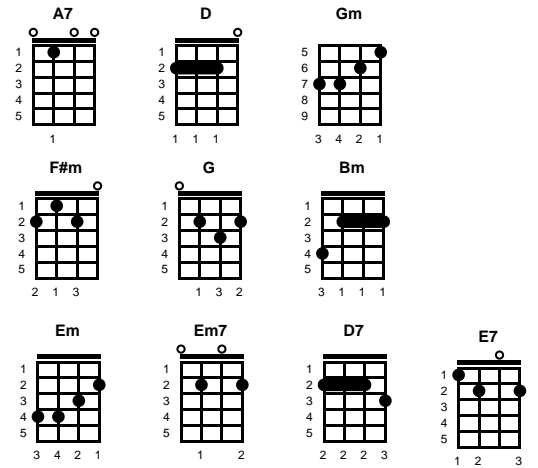

I'll Remember You
Kui Lee (1964)

Key of D

intro: (I'll remember you) -- chords only
A7 D Gm D

v1:

D F#m
I'll remember you
G A7 D Bm
Long after this endless summer is gone
Em Gm
I'll be lonely, oh so lonely
Em A7 D F#m Em7 D
Living only ~ to remember you ~ ~ ~

v2:

F#m
I'll remember you
G A7 D Bm
Your voice as soft as a warm summer breeze
Em Gm
Your sweet laughter, mornings after
Em A7 D D7
Ever after, I'll remember you

chorus:

G
To your arms someday
Em E7 A7
I'll return to stay
Em7 A7 D F#m
Til then, I will remember too
G A7 D Bm
Every bright star we made wishes upon
Em Gm
Love me always, promise always
Em A7 D Gm D
Ooh, ooh, ooh, ooh, ooh, you'll remember too..

ending:

D
I'll remember you...

STANDARD

BARITONE

Key of C

I'll Remember You

Kui Lee (1964)

Key of C

intro: (I'll remember you) -- chords only
G7 **C** **Fm** **C**

v1:

C **Em**
 I'll remember you
F **G7** **C** **Am**
 Long after this endless summer is gone
Dm **Fm**
 I'll be lonely, oh so lonely
Dm **G7** **C** **Em** **Dm7** **C**
 Living only ~ to remember you ~ ~ ~