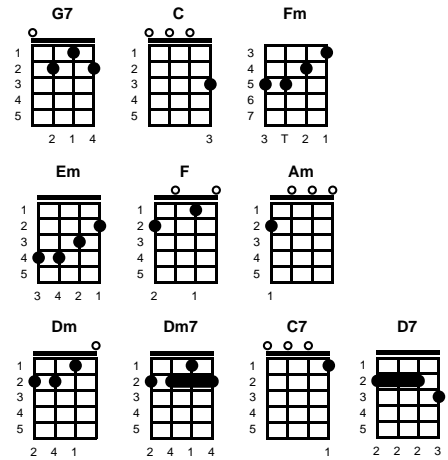

I'll Remember You

Kui Lee (1964)

Key of C

intro: (I'll remember you) -- chords only
G7 **C** **Fm** **C**

v1:

C **Em**
I'll remember you
F **G7** **C** **Am**
Long after this endless summer is gone
Dm **Fm**
I'll be lonely, oh so lonely
Dm **G7** **C** **Em** **Dm7** **C**
Living only ~ to remember you ~ ~ ~

v2:

Em
I'll remember you
F **G7** **C** **Am**
Your voice as soft as a warm summer breeze
Dm **Fm**
Your sweet laughter, mornings after
Dm **G7** **C** **C7**
Ever after, I'll remember you

chorus:

F
To your arms someday
Dm **D7** **G7**
I'll return to stay
Dm7 **G7** **C** **Em**
Til then, I will remember too
F **G7** **C** **Am**
Every bright star we made wishes upon
Dm **Fm**
Love me always, promise always
Dm **G7** **C** **Fm** **C**
Ooh, ooh, ooh, ooh, you'll remember too..

ending:

C
I'll remember you...

STANDARD