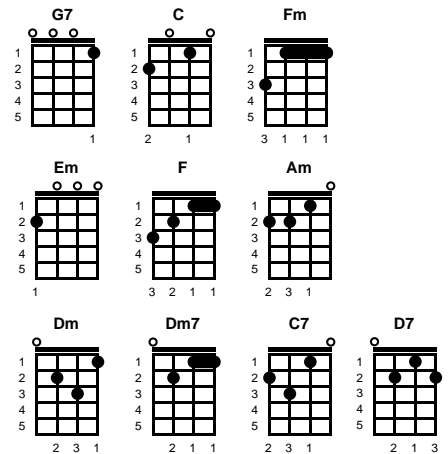

I'll Remember You

Kui Lee (1964)

Key of C

intro: (I'll remember you) -- chords only
G7 **C** **Fm** **C**

v1:

C **Em**
I'll remember you
F **G7** **C** **Am**
Long after this endless summer is gone
Dm **Fm**
I'll be lonely, oh so lonely
Dm **G7** **C** **Em** **Dm7** **C**
Living only ~ to remember you ~ ~ ~

v2:

Em
I'll remember you
F **G7** **C** **Am**
Your voice as soft as a warm summer breeze
Dm **Fm**
Your sweet laughter, mornings after
Dm **G7** **C** **C7**
Ever after, I'll remember you

chorus:

F
To your arms someday
Dm **D7** **G7**
I'll return to stay
Dm7 **G7** **C** **Em**
Til then, I will remember too
F **G7** **C** **Am**
Every bright star we made wishes upon
Dm **Fm**
Love me always, promise always
Dm **G7** **C** **Fm** **C**
Ooh, ooh, ooh, ooh, you'll remember too..

ending:

C
I'll remember you...

STANDARD

BARITONE

Key of D