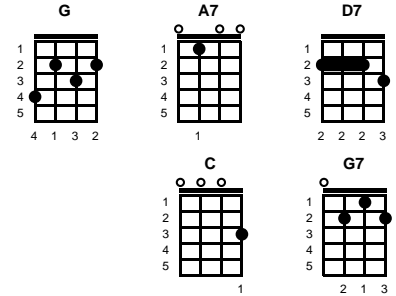

I'm A Fool To Care

Ted Daffan (1940)

Key of G

D7 **G** **C** **G**

v1:

TACET: I'm a fool to care
When you treat me this way
I know I love you, but what can I do
I'm a fool to care

v2:

TACET: I'm a fool to cry
When you tell me goodbye
You left me so blue, when you were untrue
I'm a fool to care

chorus:

Well I know I should leave
And call it a day
But I know I would cry
If you went away

v3:

TACET: I'm a fool to care
When you don't care for me
So why should I pretend
I'll lose in the end, I'm a fool to care -- **REPEAT FROM CHORUS**

ending:

I'm a fool to care

STANDARD