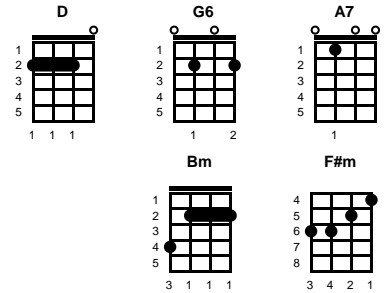

I'm An Old Cowhand

Johnny Mercer

Key of D

Intro: Chords for ending, 2x

D **G6** **A7** **D**
I'm an old cowhand, from the Rio Grande
G6 **A7** **D**
But my legs ain't bowed, and my cheeks ain't tanned
Bm **F#m**
I'm a cowboy who never saw a cow
Bm **F#m**
Never roped a steer 'cause I don't know how
Bm **F#m**
And I sure ain't fixin' to start in now
G6 **A7** **D** **G6** **A7** **D**
Yippie - i - o - ki - ay -- yippie - i - o - ki - ay

G6 **A7** **D**
I'm an old cowhand, from the Rio Grande
G6 **A7** **D**
And I learned to ride 'fore I learned to stand
Bm **F#m**
I'm a ridin' fool who is up to date
Bm **F#m**
I know every trail in the Lone Star state
Bm **F#m**
'Cause I ride the range in a Ford V8
G6 **A7** **D** **G6** **A7** **D**
Yippie - i - o - ki - ay -- yippie - i - o - ki - ay

G6 **A7** **D**
I'm an old cowhand, from the Rio Grande
G6 **A7** **D**
And I come to town just to hear the band
Bm **F#m**
I know all the songs that the cowboys know
Bm **F#m**
'Bout the big corral where the doggies go
Bm **F#m**
'Cause I learned them all on the radio
G6 **A7** **D** **G6** **A7** **D**
Yippie - i - o - ki - ay -- yippie - i - o - ki - ay

ending:

G6 **A7** **D**
Yippie - i - o - ki - ay

STANDARD