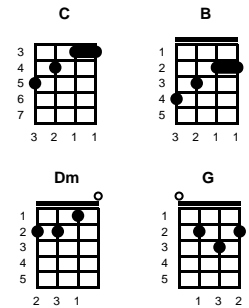

I'm Sorry

Dub Albritton & Ronnie Self

Intro: first 2 lines

C **B** **C** **Dm** **G**
 I'm sorry, so sorry that I was such a fool
Dm **G** **Dm** **G** **C**
 I didn't know, love could be so cruel
Dm **G** **Dm** **G**
 Oh, oh, oh, oh, oh.. oh-oh.. oh, yes

C **B** **C** **Dm** **G**
 You tell me... mistakes are part of being young
Dm **G** **Dm** **G** **C** **Dm** **G** **Dm** **G**
 But that don't right, the wrong that's been done

spoken: **C** **B** **C**
 (I'm sorry) I'm sorry (So sorry) So sorry
Dm **G** **Dm** **G**
 Please accept my apology, but love is blind
Dm **G** **C**
 And I was too blind to see
Dm **G** **Dm** **G**
sing: Oh, oh, oh, oh, oh.. oh-oh.. oh, yes

C **B** **C** **Dm** **G**
 You tell me mistakes, are part of being young
Dm **G** **Dm** **G** **C**
 But that don't right, the wrong that's been done
Dm **G** **Dm** **G**
 Oh, oh, oh, oh, oh.. oh-oh.. oh, yes

C **B** **C** **Dm** **G**
 I'm sorry, so sorry, please accept my apology
Dm **G** **Dm** **G** **C**
 But love is blind and I was too blind to see

ending:
B **C** **B** **C**
 Sorry...

Key of C

STANDARD