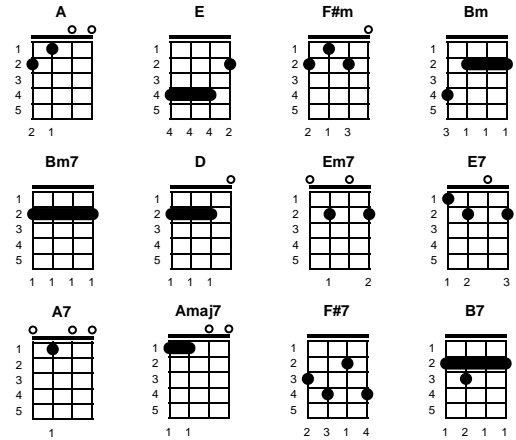

If I Give My Heart To You

Jimmy Brewster, Jimmy Crane & Al Jacobs

Key of A

Intro: Chords for last 2 lines, v1

v1:

A E A F#m
 If I give my heart to you
 Bm Bm7
 Will you handle it with care
 D Em7 E7
 Will you always treat me tenderly
 E A D A
 And in every way be fair

v2:

E A F#m
 If I give my heart to you
 Bm Bm7
 Will you give me all your love
 D Em7 E7
 Will you swear that you'll be true to me
 E A D A
 By the light that shines above

bridge:

A7 D Bm7 Bm
 And will you sigh with me when I'm sad
 Amaj7 F#7
 Smile with me when I'm glad
 D Bm B7 Bm7 E7
 And always be as you are with me tonight

v3:

A F#m
TACET: Think it over and be sure
 Bm Bm7
 Please don't answer 'til you do
 D Em7 E7
 When you promise all these things to me
 E A D A
 Then I'll give my heart to you

-- REPEAT FROM BRIDGE

STANDARD