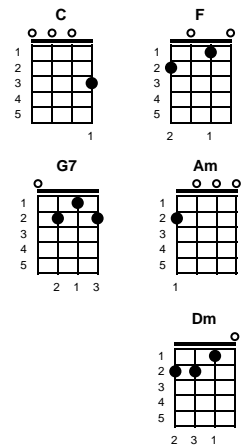

If I Said You Had a Beautiful Body

David Bellamy

Intro: Chords for last 2 lines, v1

Key of C

chorus:

G7
If I said you had a beautiful body
C
Would you hold it against me
G7
If I swore you were an angel
C
Would you treat me like the devil tonight
G7
If I were dying of thirst
C **Am**
Would your flow of love come quench me
F **G7**
If I said you have a beautiful body
C
Would you hold it against me

STANDARD

v1:

F
Now we could talk all night, about the weather
Dm **G7**
I could tell you about my friends, out on the coast
C **F**
I could ask, a lot of crazy questions
Dm **F** **C** -- **CHORUS**

BARITONE

v2:

F
Now rain can fall so soft, against the window
Dm **G7**
The sun can shine so bright, up in the sky
C **F**
But Daddy always told me, don't make small talk
Dm **F** **C** -- **CHORUS**

ending (FADE):

G7
If I said you had a beautiful body
C
Would you hold it against me