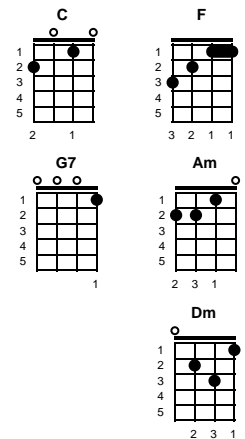

If I Said You Had a Beautiful Body

David Bellamy

Intro: Chords for last 2 lines, v1

Key of C

chorus:

G7
If I said you had a beautiful body
C
Would you hold it against me
G7
If I swore you were an angel
C
Would you treat me like the devil tonight
G7
If I were dying of thirst
C **Am**
Would your flow of love come quench me
F **G7**
If I said you have a beautiful body
C
Would you hold it against me

STANDARD

v1:

F
Now we could talk all night, about the weather
Dm **G7**
I could tell you about my friends, out on the coast
C **F**
I could ask, a lot of crazy questions
Dm **F** **C** -- **CHORUS**

BARITONE

v2:

F
Now rain can fall so soft, against the window
Dm **G7**
The sun can shine so bright, up in the sky
C **F**
But Daddy always told me, don't make small talk
Dm **F** **C** -- **CHORUS**

ending (FADE):

G7
If I said you had a beautiful body
C
Would you hold it against me