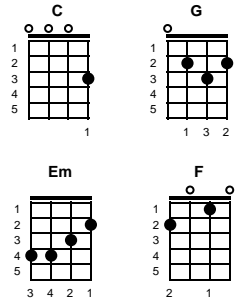

Into The Mystic
Van Morrison

Key of C

Intro: Chords for first 2 lines, v1

v1:

C
We were born before the wind, also younger than the sun
G **C**
'Ere the bonny boat was won, as we sailed into the mystic

Hark, now, hear the sailor's cry, smell the sea and feel the sky
G **C**
Let your soul and spirit fly into the mystic

bridge:

Em **F** **C**
When that foghorn blows, I will be comin' home, Mmm hmm hm
Em **F** **G**
When that foghorn blows, I wanna hear it, I don't have to fear it

chorus:

C
And I wanna rock you gypsy soul, just like way back in the days of old
G **C**
And magnificently we will float, into the mystic

solo: **CHORDS FOR FIRST 2 LINES, V1**

bridge:

Em **F** **C**
When that foghorn blows, you know I will be comin' home
Em **F** **G**
And when that foghorn whistle blows,
I've gotta hear it, I don't have to fear it

ending:

C **G**
And I wanna rock your gypsy soul, just like way back in the days of old
C
And together we will float into the mystic ..... Come on girl!

solo: **CHORDS FOR FIRST 2 LINES, V1**

G **C**
Too late to stop now-o-ow!.....

STANDARD