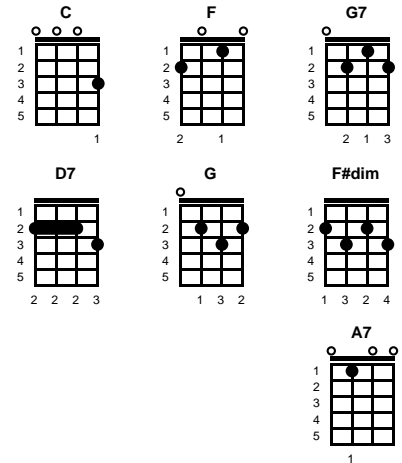

Irish Lullaby (Too Ra Too Ra Too Ra)

James Royce Shannon

Key of C
6/8

Intro: Chords for last 2 lines of chorus

v1:

C
Over in Killarney, ~ many years ago
C **F** **D7** **G** **G7**
Me Mother sang a song to me in tones so sweet and low
C **F** **C**
Just a simple little ditty ~ in her good old Irish way ~
F **C** **D7** **G** **G7**
And I'd give the world if she could sing that song to me today

chorus:

C **F** **F#dim**
Too-ra-loo-ra-loo-ral, ~ too-ra-loo-ra-li ~
C **F** **C** **D7** **G7**
Too-ra-loo-ra-loo-ral, ~ hush now, don't you cry ~
C **F** **F#dim**
Too-ra-loo-ra-loo-ral, ~ too-ra-loo-ra-li ~
C **F** **C** **A7** **D7** **G7** **C** **G7**
Too-ra-loo-ra-loo-ral, ~ that's an Irish lullaby

v2:

C **F** **C** **G7**
Off in dreams I wander ~ to that cot again
C **D7** **G** **G7**
I feel her arms a-huggin' me ~ as when she held me then
C **F** **C**
And I hear her voice a-hummin' to me as in days of yore ~
F **C** **D7** **G** **G7**
When she used to rock me fast asleep outside the cabin door -- **CHORUS**

ending:

C **F** **F#dim**
Too-ra-loo-ra-loo-ral, ~ too-ra-loo-ra-li ~
C **F** **C** **D7** **G7**
Too-ra-loo-ra-loo-ral, ~ hush now, don't you cry ~
C **F** **F#dim**
Too-ra-loo-ra-loo-ral, ~ too-ra-loo-ra-li ~
C **F** **C** **A7** **D7** **G7** **C**
Too-ra-loo-ra-loo-ral, ~ that's an Irish lullaby

STANDARD