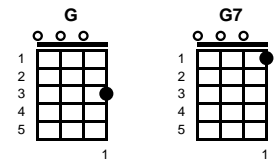

It Keeps Right On A Hurtin

Johnny Tillotson

Key of G

Intro: Chords for last 2 lines of chorus

v1:

G **G7** **C**
I cry myself to sleep each night, wishing I could hold you tight
G **D7**
Life seems so empty since you went a - way
G **G7** **C**
The pillow where you lay your head, now holds my lonely tears instead
D7 **G** **C** **G**
And it keeps right on a hurtin since you're gone

chorus:

D7 **C** **G**
It keeps right on a hurtin every minute of the day
D7 **C** **G**
Every hour you're away I feel so lone -- ly
G7 **C**
And I can't help it, I don't think I can go on
D7 **G** **C** **G**
And it keeps right on a hurtin since you're gone

v2:

G7 **C**
They say a man should never cry, but when I see you passing by
G **D7**
My heart breaks down and cries a million tears
G **G7** **C**
You broke my heart and set me free, but you forgot your memory
D7 **G** **C** **G**
And it keeps right on a hurtin since you're gone Yes -- **CHORUS**

ending:

D7 **G** **C** **G**
Yes it keeps right on a hurtin since you're gone

STANDARD

BARITONE

Key of A