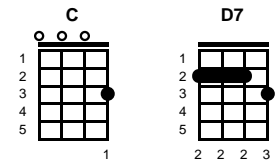

It Keeps Right On A Hurtin

Johnny Tillotson

Key of G

Intro: Chords for last 2 lines of chorus

v1:

G **G7** **C**
I cry myself to sleep each night, wishing I could hold you tight
G **D7**
Life seems so empty since you went a - way
G **G7** **C**
The pillow where you lay your head, now holds my lonely tears instead
D7 **G** **C** **G**
And it keeps right on a hurtin since you're gone

chorus:

D7 **C** **G**
It keeps right on a hurtin every minute of the day
D7 **C** **G**
Every hour you're away I feel so lone -- ly
G7 **C**
And I can't help it, I don't think I can go on
D7 **G** **C** **G**
And it keeps right on a hurtin since you're gone

v2:

G7 **C**
They say a man should never cry, but when I see you passing by
G **D7**
My heart breaks down and cries a million tears
G **G7** **C**
You broke my heart and set me free, but you forgot your memory
D7 **G** **C** **G**
And it keeps right on a hurtin since you're gone Yes -- **CHORUS**

ending:

D7 **G** **C** **G**
Yes it keeps right on a hurtin since you're gone

STANDARD