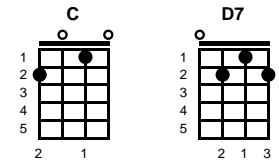

It Keeps Right On A Hurtin

Johnny Tillotson

Key of G

Intro: Chords for last 2 lines of chorus

v1:

G **G7** **C**
I cry myself to sleep each night, wishing I could hold you tight
G **D7**
Life seems so empty since you went a - way
G **G7** **C**
The pillow where you lay your head, now holds my lonely tears instead
D7 **G** **C** **G**
And it keeps right on a hurtin since you're gone

chorus:

D7 **C** **G**
It keeps right on a hurtin every minute of the day
D7 **C** **G**
Every hour you're away I feel so lone -- ly
G7 **C**
And I can't help it, I don't think I can go on
D7 **G** **C** **G**
And it keeps right on a hurtin since you're gone

v2:

G7 **C**
They say a man should never cry, but when I see you passing by
G **D7**
My heart breaks down and cries a million tears
G **G7** **C**
You broke my heart and set me free, but you forgot your memory
D7 **G** **C** **G**
And it keeps right on a hurtin since you're gone Yes -- **CHORUS**

ending:

D7 **G** **C** **G**
Yes it keeps right on a hurtin since you're gone

STANDARD

BARITONE

Key of A