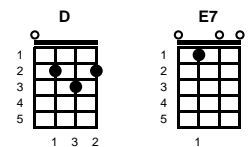

It Keeps Right On A Hurtin

Johnny Tillotson

Key of A

Intro: Chords for last 2 lines of chorus

v1:

A A7 D
 I cry myself to sleep each night, wishing I could hold you tight
 A E7
 Life seems so empty since you went a - way
 A A7 D
 The pillow where you lay your head, now holds my lonely tears instead
 E7 A D A
 And it keeps right on a hurtin since you're gone

v2:

A A7 D
 They say a man should never cry, but when I see you passing by
 A E7
 My heart breaks down and cries a million tears
 A A7 D
 You broke my heart and set me free, but you forgot your memory
 E7 A D A
 And it keeps right on a hurtin since you're gone Yes -- **CHORUS**

ending:

E7 A D A
 Yes it keeps right on a hurtin since you're gone

STANDARD

BARITONE

Key of G

It Keeps Right On A Hurtin

Johnny Tillotson

Key of G

Intro: Chords for last 2 lines of chorus

v1:

G **G7** **C**
 I cry myself to sleep each night, wishing I could hold you tight
G **D7**
 Life seems so empty since you went a - way
G **G7** **C**
 The pillow where you lay your head, now holds my lonely tears instead
D7 **G** **C** **G**
 And it keeps right on a hurtin since you're gone