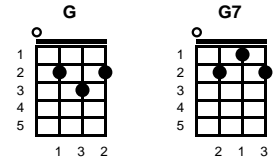

It Keeps Right On A Hurtin

Johnny Tillotson

Key of G

Intro: Chords for last 2 lines of chorus

v1:

G **G7** **C**
I cry myself to sleep each night, wishing I could hold you tight
G **D7**
Life seems so empty since you went a - way
G **G7** **C**
The pillow where you lay your head, now holds my lonely tears instead
D7 **G** **C** **G**
And it keeps right on a hurtin since you're gone

chorus:

D7 **C** **G**
It keeps right on a hurtin every minute of the day
D7 **C** **G**
Every hour you're away I feel so lone -- ly
G7 **C**
And I can't help it, I don't think I can go on
D7 **G** **C** **G**
And it keeps right on a hurtin since you're gone

v2:

G7 **C**
They say a man should never cry, but when I see you passing by
G **D7**
My heart breaks down and cries a million tears
G **G7** **C**
You broke my heart and set me free, but you forgot your memory
D7 **G** **C** **G**
And it keeps right on a hurtin since you're gone Yes -- **CHORUS**

ending:

D7 **G** **C** **G**
Yes it keeps right on a hurtin since you're gone

STANDARD