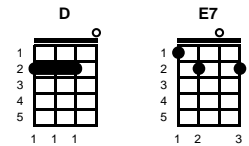

It Keeps Right On A Hurtin

Johnny Tillotson

Key of A

Intro: Chords for last 2 lines of chorus

v1:

A A7 D
I cry myself to sleep each night, wishing I could hold you tight
A E7
Life seems so empty since you went a - way
A A7 D
The pillow where you lay your head, now holds my lonely tears instead
E7 A D A
And it keeps right on a hurtin since you're gone

chorus:

E7 D A
It keeps right on a hurtin every minute of the day
E7 D A
Every hour you're away I feel so lone -- ly
A7 D
And I can't help it, I don't think I can go on
E7 A D A
And it keeps right on a hurtin since you're gone

v2:

A A7 D
They say a man should never cry, but when I see you passing by
A E7
My heart breaks down and cries a million tears
A A7 D
You broke my heart and set me free, but you forgot your memory
E7 A D A
And it keeps right on a hurtin since you're gone Yes -- **CHORUS**

ending:

E7 A D A
Yes it keeps right on a hurtin since you're gone

STANDARD