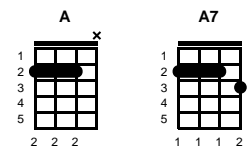

It Keeps Right On A Hurtin

Johnny Tillotson

Key of A

Intro: Chords for last 2 lines of chorus

v1:

A A7 D
I cry myself to sleep each night, wishing I could hold you tight
A E7
Life seems so empty since you went a - way
A A7 D
The pillow where you lay your head, now holds my lonely tears instead
E7 A D A
And it keeps right on a hurtin since you're gone

chorus:

E7 D A
It keeps right on a hurtin every minute of the day
E7 D A
Every hour you're away I feel so lone -- ly
A7 D
And I can't help it, I don't think I can go on
E7 A D A
And it keeps right on a hurtin since you're gone

v2:

A A7 D
They say a man should never cry, but when I see you passing by
A E7
My heart breaks down and cries a million tears
A A7 D
You broke my heart and set me free, but you forgot your memory
E7 A D A
And it keeps right on a hurtin since you're gone Yes -- **CHORUS**

ending:

E7 A D A
Yes it keeps right on a hurtin since you're gone

STANDARD

BARITONE

Key of G