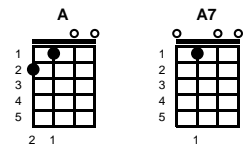

It Keeps Right On A Hurtin

Johnny Tillotson

Key of A

Intro: Chords for last 2 lines of chorus

v1:

A A7 D
I cry myself to sleep each night, wishing I could hold you tight
A E7
Life seems so empty since you went a - way
A A7 D
The pillow where you lay your head, now holds my lonely tears instead
E7 A D A
And it keeps right on a hurtin since you're gone

chorus:

E7 D A
It keeps right on a hurtin every minute of the day
E7 D A
Every hour you're away I feel so lone -- ly
A7 D
And I can't help it, I don't think I can go on
E7 A D A
And it keeps right on a hurtin since you're gone

v2:

A A7 D
They say a man should never cry, but when I see you passing by
A E7
My heart breaks down and cries a million tears
A A7 D
You broke my heart and set me free, but you forgot your memory
E7 A D A
And it keeps right on a hurtin since you're gone Yes -- **CHORUS**

ending:

E7 A D A
Yes it keeps right on a hurtin since you're gone

STANDARD