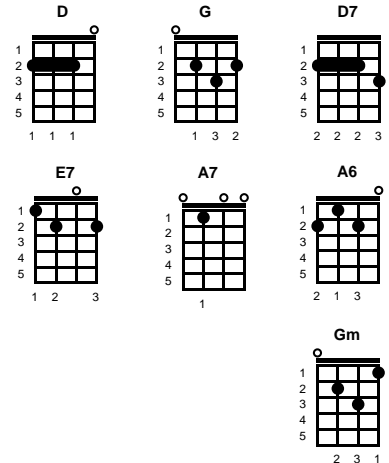

It's Just A Matter Of Time

Brook Benton & Clyde Otis

Intro: Chords for ending

v1:

Someday, ^Dsome way, ^Gyou'll realize that you've been ^Dblind ^{D7}
^GYes, darling, you're gonna need me again ^{E7}
It's just a matter of time ^{A7} ^{A6} ^{A7}

v2:

Go on, go on, until you reach the end of the li-i-ine ^D
^GBut I know, you'll pass this way again ^{E7}
It's just a matter of time ^{A7} ^D

chorus:

After I ^Ggave you, everything I had ^{Gm}
^DYou laughed and called me a clown ^{D7}
Remember, in your search for fortune and fame ^G ^{Gm}
^{E7}What goes up must come back down ^{A7} ^{A6} ^{A7}

v3:

I know, I know that one day you'll wake up and you'll fi-i-ind ^D
^GThat my love was a true-ue-ue love ^{E7}
It's just a matter of time ^{A7} ^D

-- REPEAT FROM CHORUS

ending:

^{E7} It's just a matter of time ^{A7} ^D ^G ^D

Key of D

STANDARD