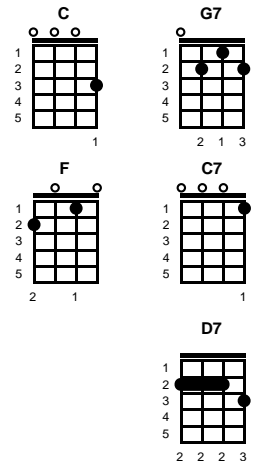

It's Over And Nobody Wins

Kris Kristofferson

Key of D

Intro: Chords for lead in

lead in:

D **A7** **G** **D**
Well it's over and nobody wins

v1:

TACET: Well it really doesn't matter whose right or wrong
We've been hurting each other for much too long
And it's too late to try to save what might have been
And it's over and nobody wins

Intro: Chords for lead in

lead in:

C **G7** **F** **C**
Well it's over and nobody wins

v1:

TACET: Well it really doesn't matter whose right or wrong

We've been hurting each other for much too long

And it's too late to try to save what might have been

chorus:

We've gone too far, too long

Too far apart

Oh, the loving was easy

It's the living that's hard

ending:

TACET: Cause there's no need to stay to see the way it is

Oh, it's over and nobody wins -- **REPEAT FROM CHORUS**

STANDARD

BARITONE

Key of D