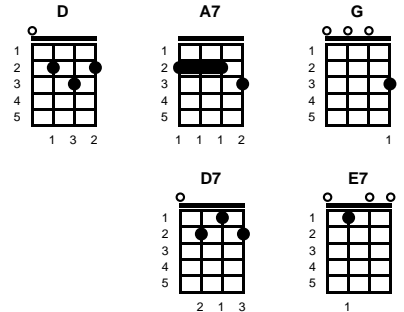

It's Over And Nobody Wins

Kris Kristofferson

Key of D

Intro: Chords for lead in

lead in:

D **A7** **G** **D**
Well it's over and nobody wins

v1:

TACET: Well it really doesn't matter whose right or wrong
We've been hurting each other for much too long
And it's too late to try to save what might have been
And it's over and nobody wins

v2:

Make believing in forever is just a lie
And it seems a little sadder each time we try
Cause it's a shame to make the same mistakes again and again
Oh, it's over and nobody wins

chorus:

We've gone too far, too long
Too far apart
Oh, the loving was easy
It's the living that's hard

ending:

TACET: Cause there's no need to stay to see the way it is
Oh, it's over and nobody wins -- **REPEAT FROM CHORUS**

STANDARD

BARITONE

Key of C

It's Over And Nobody Wins

Kris Kristofferson

Key of C

Intro: Chords for lead in

lead in:

C **G7** **F** **C**
Well it's over and nobody wins

v1:

TACET: Well it really doesn't matter whose right or wrong

We've been hurting each other for much too long

And it's too late to try to save what might have been