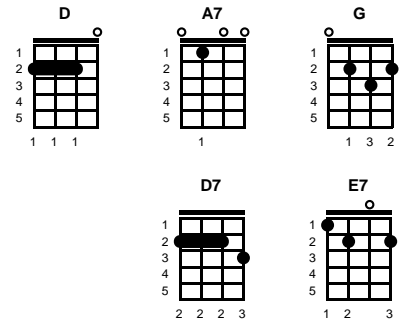

It's Over And Nobody Wins

Kris Kristofferson

Key of D

Intro: Chords for lead in

lead in:

D **A7** **G** **D**
Well it's over and nobody wins

v1:

TACET: Well it really doesn't matter whose right or wrong
We've been hurting each other for much too long
And it's too late to try to save what might have been
And it's over and nobody wins

v2:

Make believing in forever is just a lie
And it seems a little sadder each time we try
Cause it's a shame to make the same mistakes again and again
Oh, it's over and nobody wins

chorus:

We've gone too far, too long
Too far apart
Oh, the loving was easy
It's the living that's hard

ending:

TACET: Cause there's no need to stay to see the way it is
Oh, it's over and nobody wins -- **REPEAT FROM CHORUS**

STANDARD

BARITONE

Key of C

It's Over And Nobody Wins

Kris Kristofferson

Key of C

Intro: Chords for lead in

lead in:

C **G7** **F** **C**
Well it's over and nobody wins

v1:

TACET: Well it really doesn't matter whose right or wrong

We've been hurting each other for much too long

And it's too late to try to save what might have been