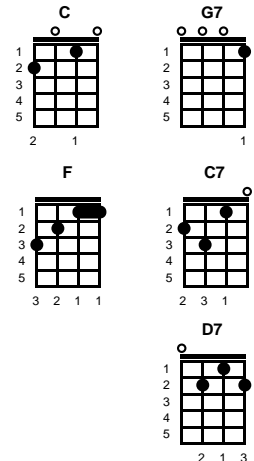

It's Over And Nobody Wins

Kris Kristofferson

Key of D

Intro: Chords for lead in

lead in:

D **A7** **G** **D**
Well it's over and nobody wins

v1:

TACET: Well it really doesn't matter whose right or wrong
We've been hurting each other for much too long
And it's too late to try to save what might have been
And it's over and nobody wins

Intro: Chords for lead in

lead in:

C **G7** **F** **C**
Well it's over and nobody wins

v1:

TACET: Well it really doesn't matter whose right or wrong

We've been hurting each other for much too long

And it's too late to try to save what might have been

chorus:

We've gone too far, too long

Too far apart

Oh, the loving was easy

It's the living that's hard

ending:

TACET: Cause there's no need to stay to see the way it is

Oh, it's over and nobody wins -- **REPEAT FROM CHORUS**

STANDARD

BARITONE

Key of D