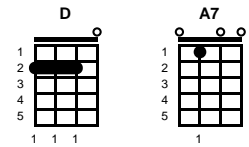

Itsy Bitsy Spider

Rene Dif, Soren Rasted, Claus Norreen & Lene Nystrom

Key of D

Intro: Chords for last 2 lines

D
The itsy bitsy spider
A7 **D**
Went up the garden spout
Down came the rain
A7 **D**
And washed the spider out
Out came the sun
A7 **D**
And dried up all the rain
D
And the itsy bitsy spider
A7 **D**
Went up the spout again -- **REPEAT SONG**

STANDARD