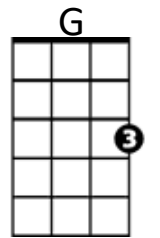

C
Now the man who invented that steam drill,
Bb F G
Man, he thought he was migh-ty fine,
C F7
But John Henry drove fifteen feet
C
And the steam drill only made nine
G7 C
The steam drill only made nine

C
John Henry hammered in the mountains,
Bb F G
His hammer was stri-king fire,
C F7
But he hammered so hard he broke his heart
C
And he laid down his hammer and died
G7 C
Oh Lord he laid down his hammer and died

C
Now John Henry had a little woman
Bb F G
Her name was Pol - ly Ann
C F7
Whenever he took sick and had to go to bed,
C
Polly Ann drove steel like a man, Lord, Lord
G7 C
Polly Ann drove steel like a man,

C
Well every Monday morning
Bb F G
When the bluebirds be - gin to sing
C F7
You can hear John Henry a mile or more
C
You can hear John Henry's hammer ring
G7 C
Lord, Lord you can hear John Henry's hammer ring

C
They took John Henry to the graveyard
Bb F G
And the buried him in the sand
C F7
And every locomotive comes a-roaring by
C
Says there lies a steel driving man
G7 C
Oh Lord there lies a steel driving man