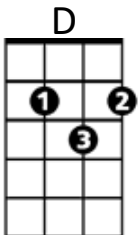

G
Well every Monday morning
          F C D
When the bluebirds be - gin to sing
      G   **C7**
You can hear John Henry a mile or more
      G
You can hear John Henry's hammer ring
                  D7 G
Lord, Lord you can hear John Henry's hammer ring