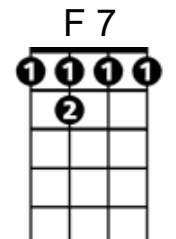

John Henry (Traditional / Pete Seeger version) Key C

BARITONE

C
When John Henry was a little baby
Bb F G
Sittin' on his dad-dy's knee
C F7
He picked up a hammer and a little piece of steel
C
Said hammer's gonna be the death of me, Lord, Lord
G7 C
Hammer's gonna be the death of me

C
Now the Captain said to John Henry,
Bb F G
I believe that mountain's caving in
C F7
John Henry said right back to the Captain,
C
Ain't nothin' but my hammer sucking wind,
G7 C
Ain't nothin' but my hammer sucking wind

John Henry (Traditional / Pete Seeger version) Key G

BARITONE

G
When John Henry was a little baby
 F C D
 Sittin' on his daddy's knee
 G **C7**
 He picked up a hammer and a little piece of steel
 G
 Said hammer's gonna be the death of me, Lord, Lord
 D7 **G**
 Hammer's gonna be the death of me

G
Now the Captain said to John Henry,
 F C D
 I believe that mountain's caving in
 G **C7**
 John Henry said right back to the Captain,
 G
 Ain't nothin' but my hammer sucking wind,
 D7 G
 Ain't nothin' but my hammer sucking wind