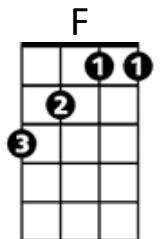

C
Now the man who invented that steam drill,
Bb F G
Man, he thought he was migh-ty fine,
C F7
But John Henry drove fifteen feet
C
And the steam drill only made nine
G7 C
The steam drill only made nine

C
John Henry hammered in the mountains,
Bb F G
His hammer was stri-king fire,
C F7
But he hammered so hard he broke his heart
C
And he laid down his hammer and died
G7 C
Oh Lord he laid down his hammer and died

C
Now John Henry had a little woman
Bb F G
Her name was Pol - ly Ann
C F7
Whenever he took sick and had to go to bed,
C
Polly Ann drove steel like a man, Lord, Lord
G7 C
Polly Ann drove steel like a man,

C
Well every Monday morning
Bb F G
When the bluebirds be - gin to sing
C F7
You can hear John Henry a mile or more
C
You can hear John Henry's hammer ring
G7 C
Lord, Lord you can hear John Henry's hammer ring

C
They took John Henry to the graveyard
Bb F G
And the buried him in the sand
C F7
And every locomotive comes a-roaring by
C
Says there lies a steel driving man
G7 C
Oh Lord there lies a steel driving man