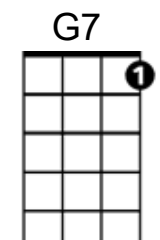

C
Now the man who invented that steam drill,
Bb F G
Man, he thought he was migh-ty fine,
C F7
But John Henry drove fifteen feet
C
And the steam drill only made nine
G7 C
The steam drill only made nine

C
John Henry hammered in the mountains,
Bb F G
His hammer was stri-king fire,
C F7
But he hammered so hard he broke his heart
C
And he laid down his hammer and died
G7 C
Oh Lord he laid down his hammer and died

C
Now John Henry had a little woman
Bb F G
Her name was Pol - ly Ann
C F7
Whenever he took sick and had to go to bed,
C
Polly Ann drove steel like a man, Lord, Lord
G7 C
Polly Ann drove steel like a man,

C
Well every Monday morning
Bb F G
When the bluebirds be - gin to sing
C F7
You can hear John Henry a mile or more
C
You can hear John Henry's hammer ring
G7 C
Lord, Lord you can hear John Henry's hammer ring

C
They took John Henry to the graveyard
Bb F G
And the buried him in the sand
C F7
And every locomotive comes a-roaring by
C
Says there lies a steel driving man
G7 C
Oh Lord there lies a steel driving man