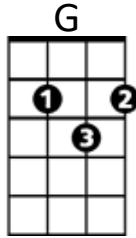

John Henry (Traditional / Pete Seeger version) Key G

BARITONE

G
When John Henry was a little baby
          F C D
Sittin' on his daddy's knee
      G   **C7**
He picked up a hammer and a little piece of steel
      G
Said hammer's gonna be the death of me, Lord, Lord
                  D7   **G**
Hammer's gonna be the death of me

G
Well the captain said to John Henry
          F C D
Gonna bring me a steam drill 'round
      G   **C7**
Gonna bring me a steam d rill out on the job
      G
Gonna whup that steel on down, down, down
                  D7 G