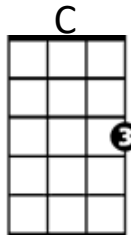

John Henry (Traditional / Pete Seeger version) Key C

BARITONE

C
When John Henry was a little baby
Bb F G
Sittin' on his dad-dy's knee
C F7
He picked up a hammer and a little piece of steel
C
Said hammer's gonna be the death of me, Lord, Lord
G7 C
Hammer's gonna be the death of me

C
Well the captain said to John Henry
Bb F G
Gonna bring me a steam drill 'round
C F7
Gonna bring me a steam drill out on the job
C
Gonna whup that steel on down, down, down
G7 C
Gonna whup that steel on down

C
John Henry said to his Captain
Bb F G
A man ain't nothin' but a man
C F7
But before I let that steam drill beat me down
C
I'll die with a hammer in my hand
G7 C
Oh Lord I'll die with a hammer in my hand

C
John Henry called to his Shaker
Bb F G
Man, why don't you sing?
C F7
'Cause I'm swingin' thirty pounds from my hips on
down,
C
Just listen to that cold steel ring, Lord, Lord
G7 C
Just listen to that cold steel ring

C
Now the Captain said to John Henry,
Bb F G
I believe that mountain's caving in
C F7
John Henry said right back to the Captain,
C
Ain't nothin' but my hammer sucking wind,
G7 C
Ain't nothin' but my hammer sucking wind