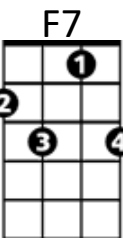

John Henry (Traditional / Pete Seeger version) Key C

BARITONE

C
When John Henry was a little baby
Bb F G
Sittin' on his dad-dy's knee
C F7
He picked up a hammer and a little piece of steel
C
Said hammer's gonna be the death of me, Lord, Lord
G7 C
Hammer's gonna be the death of me

C
Well the captain said to John Henry
Bb F G
Gonna bring me a steam drill 'round
C F7
Gonna bring me a steam drill out on the job
C
Gonna whup that steel on down, down, down
G7 C
Gonna whup that steel on down

C
John Henry said to his Captain
Bb F G
A man ain't nothin' but a man
C F7
But before I let that steam drill beat me down
C
I'll die with a hammer in my hand
G7 C
Oh Lord I'll die with a hammer in my hand

C
John Henry called to his Shaker
Bb F G
Man, why don't you sing?
C F7
'Cause I'm swingin' thirty pounds from my hips on
down,
C
Just listen to that cold steel ring, Lord, Lord
G7 C
Just listen to that cold steel ring

C
Now the Captain said to John Henry,
Bb F G
I believe that mountain's caving in
C F7
John Henry said right back to the Captain,
C
Ain't nothin' but my hammer sucking wind,
G7 C
Ain't nothin' but my hammer sucking wind