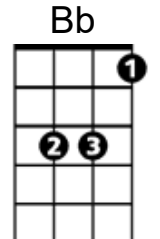

C
Now the man who invented that steam drill,
Bb F G
Man, he thought he was migh-ty fine,
C F7
But John Henry drove fifteen feet
C
And the steam drill only made nine
G7 C
The steam drill only made nine

C
John Henry hammered in the mountains,
Bb F G
His hammer was stri-king fire,
C F7
But he hammered so hard he broke his heart
C
And he laid down his hammer and died
G7 C
Oh Lord he laid down his hammer and died

C
Now John Henry had a little woman
Bb F G
Her name was Pol - ly Ann
C F7
Whenever he took sick and had to go to bed,
C
Polly Ann drove steel like a man, Lord, Lord
G7 C
Polly Ann drove steel like a man,

C
Well every Monday morning
Bb F G
When the bluebirds be - gin to sing
C F7
You can hear John Henry a mile or more
C
You can hear John Henry's hammer ring
G7 C
Lord, Lord you can hear John Henry's hammer ring

C
They took John Henry to the graveyard
Bb F G
And the buried him in the sand
C F7
And every locomotive comes a-roaring by
C
Says there lies a steel driving man
G7 C
Oh Lord there lies a steel driving man