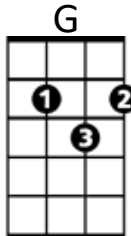

John Henry (Traditional / Pete Seeger version) Key C

BARITONE

C
When John Henry was a little baby
Bb F G
Sittin' on his dad-dy's knee
C F7
He picked up a hammer and a little piece of steel
C
Said hammer's gonna be the death of me, Lord, Lord
G7 C
Hammer's gonna be the death of me

C
Well the captain said to John Henry
Bb F G
Gonna bring me a steam drill 'round
C F7
Gonna bring me a steam drill out on the job
C
Gonna whup that steel on down, down, down
G7 C
Gonna whup that steel on down

C
John Henry said to his Captain
Bb F G
A man ain't nothin' but a man
C F7
But before I let that steam drill beat me down
C
I'll die with a hammer in my hand
G7 C
Oh Lord I'll die with a hammer in my hand

C
John Henry called to his Shaker
Bb F G
Man, why don't you sing?
C F7
'Cause I'm swingin' thirty pounds from my hips on
down,
C
Just listen to that cold steel ring, Lord, Lord
G7 C
Just listen to that cold steel ring

C
Now the Captain said to John Henry,
Bb F G
I believe that mountain's caving in
C F7
John Henry said right back to the Captain,
C
Ain't nothin' but my hammer sucking wind,
G7 C
Ain't nothin' but my hammer sucking wind