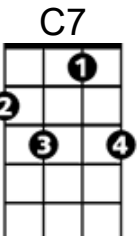

G
Now John Henry had a little woman
          F C D
Her name was Pol-ly Ann
      G   **C7**
Whenever he took sick and had to go to bed,
      G
Polly Ann drove steel like a man, Lord, Lord
                  D7 G
Polly Ann drove steel like a man,