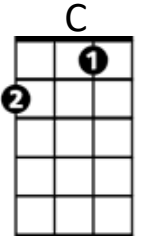

C
Now the man who invented that steam drill,
Bb F G
Man, he thought he was migh-ty fine,
C F7
But John Henry drove fifteen feet
C
And the steam drill only made nine
G7 C
The steam drill only made nine

C
John Henry hammered in the mountains,
Bb F G
His hammer was stri-king fire,
C F7
But he hammered so hard he broke his heart
C
And he laid down his hammer and died
G7 C
Oh Lord he laid down his hammer and died

C
Now John Henry had a little woman
Bb F G
Her name was Pol - ly Ann
C F7
Whenever he took sick and had to go to bed,
C
Polly Ann drove steel like a man, Lord, Lord
G7 C
Polly Ann drove steel like a man,

C
Well every Monday morning
Bb F G
When the bluebirds be - gin to sing
C F7
You can hear John Henry a mile or more
C
You can hear John Henry's hammer ring
G7 C
Lord, Lord you can hear John Henry's hammer ring

C
They took John Henry to the graveyard
Bb F G
And the buried him in the sand
C F7
And every locomotive comes a-roaring by
C
Says there lies a steel driving man
G7 C
Oh Lord there lies a steel driving man