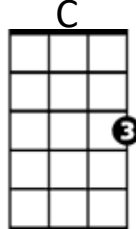

Gonna whup that steel on down
                  D7 G