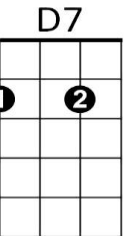

G
Now the Captain said to John Henry,
          F C D
I believe that mountain's caving in
      G   **C7**
John Henry said right back to the Captain,
      G
Ain't nothin' but my hammer sucking wind,
                  D7 G
Ain't nothin' but my hammer sucking wind