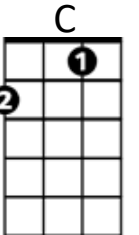

Oh Lord he laid down his hammer and died
                  D7 G