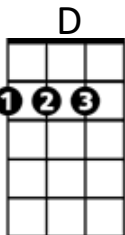

G
John Henry called to his Shaker
          F C D
Man, why don't you sing?
      G   **C7**
'Cause I'm swingin' thirty pounds from my hips on
down,
      G
Just listen to that cold steel ring, Lord, Lord
                  D7 G
Just listen to that cold steel ring