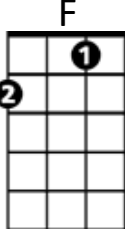

G
John Henry said to his Captain
          F C D
A man ain't nothin' but a man
      G   **C7**
But before I let that steam drill beat me down
      G
I'll die with a hammer in my hand
                  D7 G
Oh Lord I'll die with a hammer in my hand