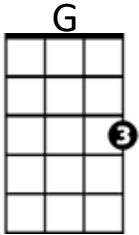

G
Now the man who invented that steam drill,
          F C D
Man, he thought he was migh-ty fine,
      G   **C7**
But John Henry drove fifteen feet
      G
And the steam drill only made nine
                  D7 G
The steam drill only made nine