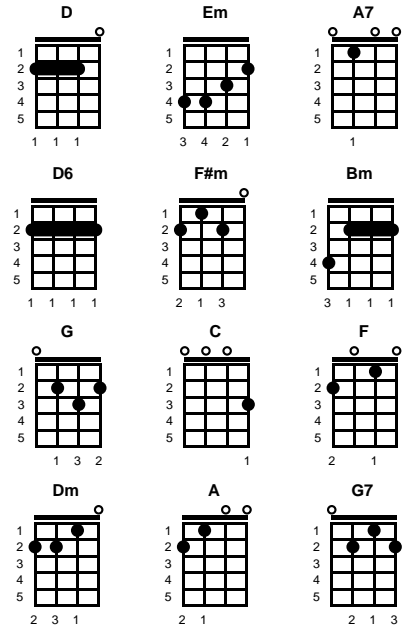

Just You And Me
James Pankow

Key of D

Intro: Chords for last 2 lines, v1

v1:

D **Em**
You are my love and my life
A7 **D6** **D**
You are my inspiration
D6 **F#m** **Bm** **F#m**
Just you and me, simple and free
Em **G** **A7**
Baby you're everything I ever dreamed of

v2:

D **Em**
Give me your own special smile
A7 **D6** **D**
Promise you'll never leave me
D6 **F#m** **Bm** **F#m**
Just you and me, simple and free
Em **G** **C** **A7**
It was so easy, when you're beside me, beside me

chorus:

F **Dm** **C**
Come hold me close and never release me
F **Dm** **A**
Open your arms, let my love in
F **Dm** **F** **C** **G7**
Love me tonight and love me forever, and ever

-- REPEAT v1

ending:
D

STANDARD