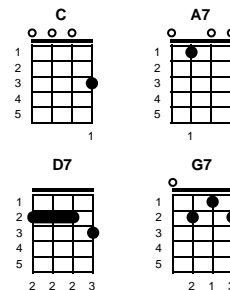

K-K-K-K-Katy
Geoffrey O'Hara (1917)

Key of C

Intro: Chords for last line, v1

v1:

C A7 D7
 K-K-K-K-Katy, beautiful Katy
G7 C G7
 You're the only g-g-g-girl I adore
C A7 D7
 When the m-moon shines over the cowshed
G7 C G7
 I'll be waiting at the k-k-k-kitchen door

v2:

C A7 D7
 K-K-K-K-Katy, beautiful Katy
G7 C G7
 You're the only g-g-g-girl I adore
C A7 D7
 When the m-moon shines over the cowshed
G7 C G7
 I'll be waiting at the k-k-k-kitchen door

-- REPEAT FROM TOP

ending:

I'll be waiting at the k-k-k-kitchen door C

STANDARD

BARITONE