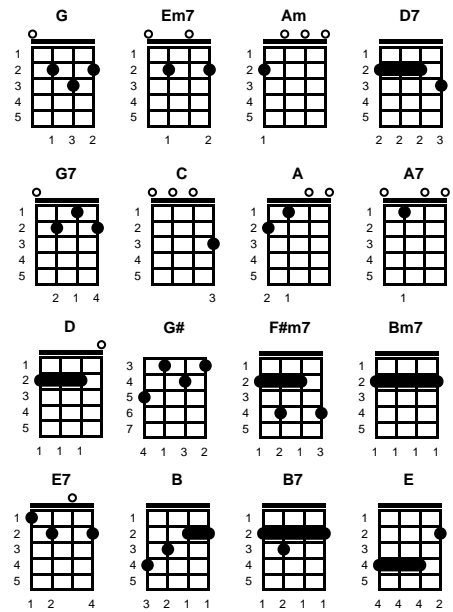

L-O-V-E

Bert Kaempfert, Milt Gabler

Key of G

verse:

G **Em7** **Am** **D7**
"L" is for the way you look at me
Am **D7** **G**
"O" is for the only one I see
G7 **C**
"V" is very, very extraordinary
A **A7** **D** **A7** **D7**
"E" is even more than any - one that you adore

chorus:

G **Em7** **Am** **D7**
Love is all that I can give to you
Am **D7** **G**
Love is more than just a game for two
G7
Two in love can make it
C
Take my heart, and please don't break it
G **D7** **G**
Love was made for me and you

modulate:

G# **A**

verse:

A **F#m7** **Bm7** **E7**
"L" is for the way you look at me
Bm7 **E7** **A**
"O" is for the only one I see
A7 **D**
"V" is very, very extraordinary
B **B7** **E** **B7** **E7**
"E" is even more than anyone that you adore

chorus:

A **F#m7** **Bm7** **E7**
Love is all that I can give to you
Bm7 **E7** **A**
Love is more than just a game for two
A7
Two in love can make it
D
Take my heart, but please don't break it
A **E7** **A**
Love was made for me and you

ending:

A **E7** **A**
Love was made for me and you

STANDARD