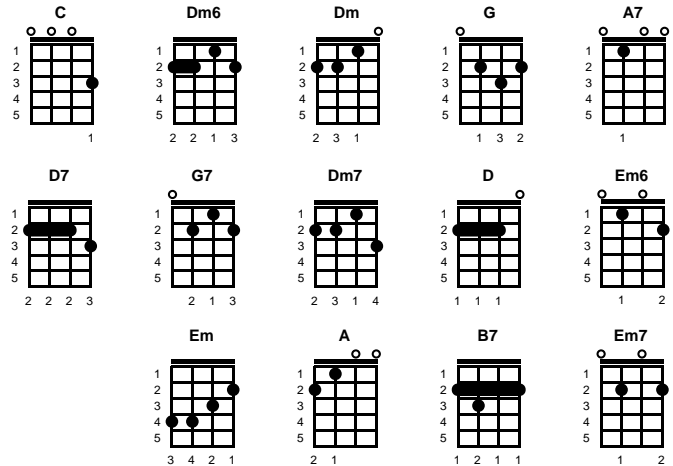

Lady of Spain

Tolchard Evans, Erell Reaves

Intro: Chords for last line of verse

Key of C

chorus:

C **Dm6** **Dm**
Lady of Spain, I adore you
G **C**
Right from the night I first saw you
A7 **Dm**
My heart has been yearning for you
D7 **G7**
What else could any heart do?

verse:

C **Dm6** **Dm**
Lady of Spain, I'm appealing
G **C**
Why should my lips be concealing
A7 **Dm**
All that my eyes are revealing
Dm7 **G** **C**
Lady of Spain, I love you

-- **REPEAT FROM TOP**

Modulate:

D **D**

ending:

D **Em6** **Em**
Lady of Spain, I'm appealing
A **D**
Why should my lips be concealing
B7 **Em**
All that my eyes are revealing
Em7 **A** **D**
Lady of Spain, I love you
Em7 **A** **D**
Lady of Spain, I love you

STANDARD