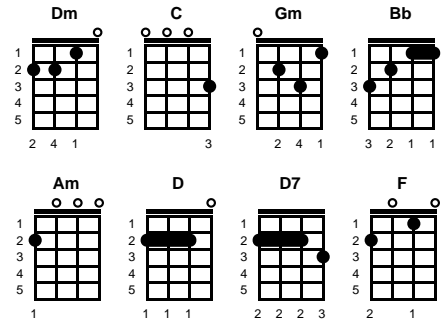

Lady
Lionel Richie

Key of Dm

Dm Dm Gm C Dm Dm

v1:

Dm Gm C Dm
Lady, I'm your knight in shining armour and I love you
Gm C Dm
You have made me what I am and I am yours
Gm C Dm
My love, there's so many ways I want to say I love you
Gm C Dm
Let me hold you in my arms forever more

chorus:

Bb Bb C Am
You have gone and made me such a fool
Bb C Dm D
And I'm so lost in your love
Bb Bb C Am
And oh Girl we belong together
Bb C D D7
Won't you believe in my song

v2:

Dm Gm C Dm
Lady, for so many years I've thought I'd never find you
Gm C Dm
You have come into my life and made me whole
Gm C Dm
Forever let me wake to see you each and every morning
Gm C Dm
Let me hear you whisper softly in my ear

chorus 2:

Bb Bb C Am
In my eyes I see no one else but you
Bb C Dm D
There's no other love like our love
Bb Bb C Am
And yes, oh yes, I'll always want you near me
Bb C D D7
I've waited for you for so long

ending:

Bb Bb C F Am Dm
And lady, your love's the only love I need
Bb Bb C F Am Dm
And beside me is where I want you to be
Bb Bb C F Am Dm
'Cause my love there's something I want you to know
Gm Am Bb Bb Dm Dm
You're the love of my life, you're my lady

Dm Dm Gm C Dm Dm

STANDARD