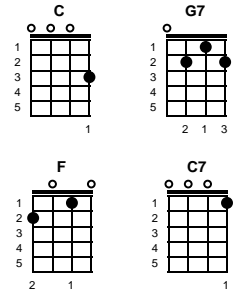

Last Waltz

Barry Mason & Les Reed

Intro: Chords for last 2 lines of chorus

Key of C
3/4

v1:

C I wonder should I go or should I stay **G7**
F The band had only one more song to play **G7** **C**
And then I saw you out the corner of my eye **G7**
F A little girl alone and so shy **G7** **C**

chorus:

C7 **F** **G7** **C** **F**
I had the last waltz with you
G7 **C**
Two lonely people together
C7 **F**
I fell in love with you
G7 **C**
The last waltz should last forever

v2:

G7
But the love we had was going strong
F Through the good and bad we got along **G7** **C**
And then the flame of love died in your eye **G7**
F My heart was broke into when you said goodbye **G7** **C** -- **CHORUS**

v3:

F
It's all over now, nothing left to say
C Just the tears and the orchestra play **G7**
C La la la la la la la la, la la la la la la la la **C** -- **CHORUS**

ending:

G7 **C**
The last waltz should last forever

STANDARD