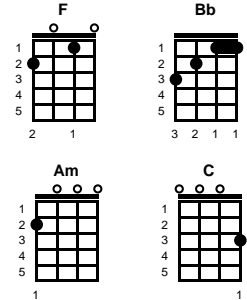

Lean on Me
Bill Withers

Key of F

Intro: Chords for ending, 2x **(SLOW)**

v1:

F **Bb** **F** **Am C**
Sometimes in our lives, we all have pain, we all have sor - row
F **Bb** **F** **C F**
But if we are wise.. We know that there's always tomor - row

chorus:

Bb **F**
Lean on me, when you're not strong.. and I'll be your friend
Am C F **Bb**
I'll help you carry on.. for it won't be long
F **C F**
'Til I'm gonna need.. somebody to lean on

v2:

Bb **F**
Please swallow your pride.. If I have things
Am C F **Bb**
You need to bor - row.. For no one can fill
F **C F**
Those of your needs.. That you don't let show -- **CHORUS**

v3:

Bb **F** **Am C**
If there is a load.. you have to bear.. That you can't car - ry
F **Bb** **F**
I'm right up the road.. I'll share your load
C F
If you just call me

bridge:

So just call on me brother, when you need a hand
C F
We all need somebody to lean on
I just might have a problem that you'd understand
C F
We all need somebody to lean on -- **CHORUS**

ending:

C F
We all need somebody to lean on **(2x)**

STANDARD