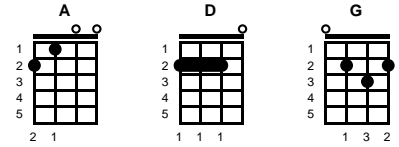

Leaving On A Jet Plane
John Denver

Key of A

Intro: Chords for first 2 lines, v1

v1:

A D G D
All my bags are packed, I'm ready to go, I'm standing here
G D D G A
Outside your door, I hate to wake you up to say goodbye
D G D
But the dawn is breakin, it's early morn, the taxi's waiting
G D G A
He's blowin his horn, already I'm so lonesome I could die

chorus:

D G
So kiss me and smile for me
D G
Tell me that you'll wait for me
D G A
Hold me like you'll never let me go
D G D
Cause I'm leaving on a jet plane
G D
Don't know when I'll be back again
G A
Oh, babe, I hate to go

v2:

D G D
There's so many times I've let you down, so many times I've
G D G A
Played around, I tell you now they don't mean a thing
D G D
Every place I go I'll think of you, every song I sing I'll
G D G A
Sing for you, when I come back I'll bring your wedding ring -- CHORUS

v3:

D G D G
Now the time has come to leave you, one more time let me kiss you
D G A
Then close your eyes, I'll be on my way
D G D G
Dream about the days to come, when I won't have to leave alone
D G A
About the times I won't have to say

ending:

D G D G D
I'm leaving on a jet plane, don't know when I'll be back again
G A
Oh, babe, I hate to go
D G D G
Leaving on a jet plane, don't know when I'll be back again (REPEAT/FADE)

STANDARD