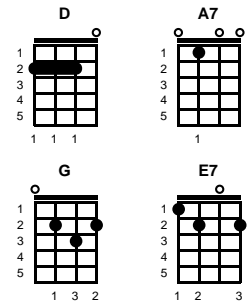

Let It Be Me

Gilbert Becaud & Pierre Delanoe (English by Mann Curtis)

Key of D

D

v1:

D A7 G
I bless the day I found you
D G
I want to stay around you
D G A7 D
And so I beg you, let it be me
A7 G
Don't take this heaven from one
D G
If you must cling to someone
D G A7 D G
Now and forever, let it be me

chorus:

D G
Each time we meet love
D G
I find complete love
D E7
Without your sweet love
A7 D
What would life be

v2:

A7 G
So never leave me lonely
D G
Promise you'll love me only
D G A7 D G -- REPEAT FROM CHORUS

ending:

D G A7 D
Now and forever, let it be me

STANDARD