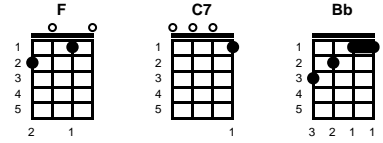

Let It Be
Paul McCartney

Key of F

Intro: Chords for line 2, chorus 1

v1:

F **C7** **F** **Bb**
When I find myself in times of trouble, Mother Mary comes to me
F **C7** **F** **Bb F**
Speaking words of wisdom, let it be
C7 **F** **Bb**
And in my hour of darkness, she is standing right in front of me
F **C7** **F** **Bb F**
Speaking words of wisdom, let it be

chorus 1:

C7 **Bb** **F**
Let it be, let it be, let it be, yeah let it be
C7 **F** **Bb F**
Whisper words of wisdom, let it be

v2:

C7 **F** **Bb**
And when the broken hearted people living in the world agree
F **C7** **F** **Bb F**
There will be an answer, let it be
C7 **F** **Bb**
For though they may be parted, there is still a chance that they will see
F **C7** **F** **Bb F**
There will be an answer, let it be

chorus 2:

C7 **Bb** **F**
Let it be, let it be, let it be, let it be, Yeah
C7 **F** **Bb F**
There will be an answer, let it be -- **CHORUS 1**

v3:

F **C7** **F** **Bb**
And when the night is cloudy, there is still a light that shines on me
F **C7** **F** **Bb F**
Shine until tomorrow, let it be
C7 **F** **Bb**
I wake up to the sound of music, Mother Mary comes to me
F **C7** **F** **Bb F**
Speaking words of wisdom, let it be -- **CHORUS 2, CHORUS 1**

STANDARD