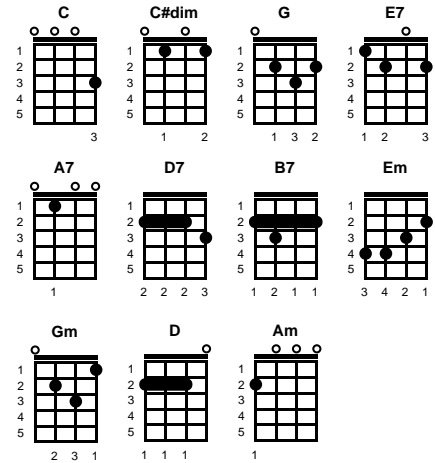

Let Me Call You Sweetheart

Beth Slater Whitson (1910)

Key of G

3/4

C C#dim G E7 A7 D7 G
(see ending)

v1:

G C#dim G D7
I am dreaming Dear of you, day by day

Dreaming when the skies are blue, when they're gray
B7 Em A7 D7 G
When the silvery moonlight gleams, still I wander on in dreams
Em Gm D B7 E7 A7 D7
In a land of love, it seems, just with you

chorus:

G C#dim G C E7 A7
Let me call you Sweetheart, I'm in love with you
D7 G C#dim D7
Let me hear you whisper that you love me too
G C#dim G C E7 A7
Keep the love-light glowing in your eyes so true
Am C#dim G E7 A7 D7 G
Let me call you Sweetheart, I'm in love with you

v2:

G C#dim G D7
Longing for you all the while, more and more

Longing for the sunny smile, I adore
B7 Em A7 D7 G
Birds are singing far and near, roses blooming everywhere
Em Gm D B7 E7 A7 D7
You, alone, my heart can cheer, you, just you -- **CHORUS**

ending:

E7 C C#dim G E7 A7 D7 G
Let me call you Sweetheart, I'm in love with you

STANDARD

BARITONE