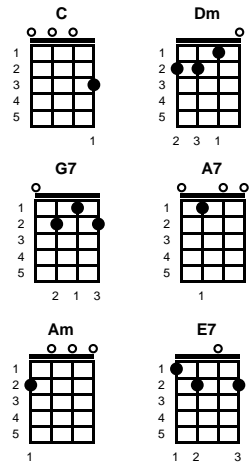

Little Town of Bethlehem

Phillips Brooks, Lewis Redner, Ralph Vaughn Williams & Henry Walford Davies

Key of C

intro: last 2 lines, v2

v1:

C **Dm**
O little town of Beth - le - hem
C **G7** **C**
How still we see thee lie
A7 **Dm**
Above thy deep and dream - less sleep
C **G7** **C**
The silent stars go by

v2:

Am **Dm** **E7**
Yet in thy dark streets shineth
Am **E7**
The ever - lasting light
C **Dm**
The hopes and fears of all the years
C **G7** **C**
Are met in thee to - night

instrumental: **CHORDS FOR V1**

-- **REPEAT V2**

ending:

C **G7** **C**
Are met in thee to - night

STANDARD