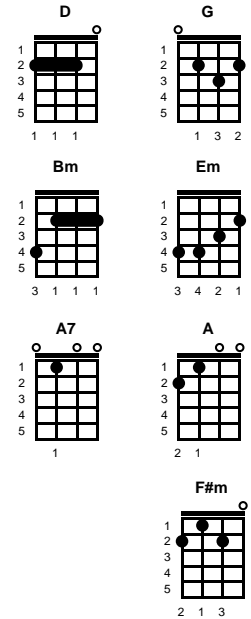

Lonely Nights

Stewart Harris & Keith Stegall

Key of D

Intro: Chords for last line, v1

v1:

G Pardon me... **D** **G** I don't mean to waste your time **D** **G**
D I just need someone to talk to **Bm**
If you don't mind, **Em** **A7** Well, I've fought the loneliness **D** **G**
But tonight I guess... I'm just too weak to fight **D** **G**
I can take the lonely days, **A7** but I can't take these lonely nights **D** **G**

v2:

D **G** Are you alone?... Tell me - what's your name **D** **G**
D I just need someone to lean on **Bm**
I'm not playin' any games, **Em** **A7** So set down here beside me **D** **G**
And Let me buy you a glass... of Red Rose wine **D** **G**
I can take the lonely days, **A7** but, I can't take these lonely nights **D**

chorus:

A Well, I thought that I was strong, **G** But, the nights can be so long
D When you need a friend
Bm Ah, but maybe we could find **F#m** A little peace of mind
Em Before the morning comes, **A7** again

v3:

D **G** So, pardon me... And if it seems I'm holding on **D** **G**
D Letting go it just isn't easy **Bm**
When you're sleeping all alone, **Em** **A7** So let's forget about tomorrow **D** **G**
Beg, steal, or borrow... Umm, just a little time **D** **G**
I can take the lonely days, **A7** but, I can't take these lonely nights **D** **G**

ending:

D Yes, I can take the lonely days **A7**
But...I can't take these lonely nights **D** **G** **D**

STANDARD