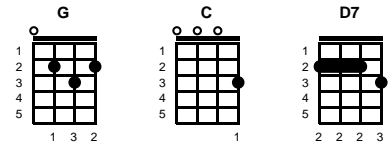

Lonesome Valley
Woody Guthrie

Key of G

Intro: Chords for last 2 lines, first verse

G Well you got to walk that lonesome **C** valley **G**
D7 You got to walk it by yourself **G**
C Nobody else can walk it for you **G**
D7 You got to walk.. it by yourself **G**

C Now mother walked that lonesome **G** valley
D7 She had to walk it by herself **G**
C Cause nobody else could walk it for her **G**
D7 She had to walk.. it by herself **G**

C Now father walked that lonesome **G** valley
D7 He had to walk it by himself **G**
C Nobody else could walk it for him **G**
D7 He had to walk.. it by himself **G**

C Now John they say he was a Baptist **G**
D7 While others say he was a Jew **G**
C But the holy bible plainly tells you **G**
D7 Oh that he was.. a preacher too **G**

C Yeah you got to walk that lonesome **G** valley
D7 You got to walk it by yourself **G**
C Ain't nobody else gonna go there for you **G**
D7 You got to go.. there by yourself **G**

C Yeah we got to walk that lonesome **G** valley
D7 We got to walk it by ourselves **G**
C Cause nobody else can walk it for us **G**
D7 We got to walk.. it by ourselves -- **REPEAT VERSE**

STANDARD