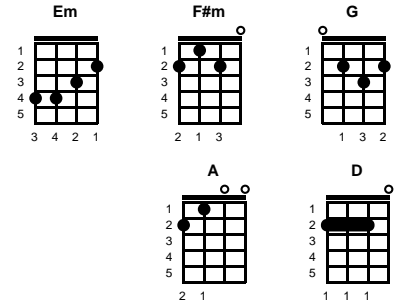

Em F#m G A

v1:

G D
I spent a lifetime lookin for you
G D A
Single bars and good time lovers were never true
G D
Playing a fool's game, hopin' to win
G D A F#m Em
Tellin those sweet lies and losin' again

chorus 1:

D
I was lookin for love in all the wrong places
F#m
Lookin' for love in too many faces
G
Searchin their eyes, lookin' for traces
Em F#m G A
Of what I'm dreamin of
D F#m
Hopin to find a friend and a lover
G Em A D
I'll bless the day I discover, another heart, lookin' for love

v2:

G D
I was alone then, no love in site
G D A
I did everything I could to get me through the night
G D
I don't know where it started or where it might end
G D A F#m Em
I turned to a stranger just like a friend 'cause I -- CHORUS 1

bridge:

G
You came a knockin' at my heart's door
Em F#m G A
You're every - thing I've been lookin' for

chorus 2:

Em D
There's no more lookin' for love ** in all the wrong places
F#m
Lookin' for love in too many faces
G
Searchin their eyes, lookin' for traces
Em F#m G A
Of what I'm dreamin of
D F#m
Now that I found a friend and a lover
G Em A D
I bless the day I discovered, you, oh you, lookin' for love

GO TO **, CONTINUE CHORUS 2 AND FADE

STANDARD