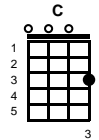

# Louie Louie

Richard Berry

Key of G

G C Dm C G C Dm C

chorus:

G C Dm C G C Dm C  
Louie Louie, oh no, we gotta go..yeah, yeah, yeah

G C Dm C G C Dm C  
I said, Louie Louie, oh baby, we gotta go

## STANDARD

v1:

G C Dm C G C Dm C  
A fine little girl who waited for me.. To catch a ship across the sea

G C Dm C G C Dm C  
I sailed the ship all alone..I wondered how I'm gonna make it home -- CHORUS

v2:

G C Dm C G C Dm C  
Three nights and days I sailed the sea..I think of the girl constantly

G C Dm C G C Dm C  
On the ship, I dream she there..I smell the rose that's in her hair -- CHORUS

v3:

G C Dm C G C Dm C  
I see Jamaican moon above, see the girl I'm thinking of