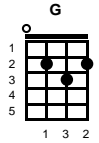

# Louie Louie

Richard Berry

Key of G

G C Dm C G C Dm C

chorus:

G C Dm C G C Dm C  
Louie Louie, oh no, we gotta go..yeah, yeah, yeah

G C Dm C G C Dm C  
I said, Louie Louie, oh baby, we gotta go

## STANDARD

v1:

G C Dm C G C Dm C  
A fine little girl who waited for me.. To catch a ship across the sea

G C Dm C G C Dm C  
I sailed the ship all alone..I wondered how I'm gonna make it home -- CHORUS

v2:

G C Dm C G C Dm C  
Three nights and days I sailed the sea..I think of the girl constantly

G C Dm C G C Dm C  
On the ship, I dream she there..I smell the rose that's in her hair -- CHORUS

v3:

G C Dm C G C Dm C  
I see Jamaican moon above, see the girl I'm thinking of