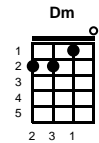

v3:

G C Dm C G C Dm C
I see Jamaican moon above, see the girl I'm thinking of

G C Dm C G C Dm C
I take her in my arms and then..say I'll never leave again -- CHORUS