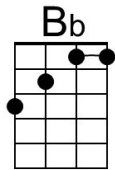

Chorus

F Eb Bb F - C7
Love hurts. mmm mmm. Love hurts.

F Dm Bb C7
I'm young, I know, but even so

F Dm Bb C7
I know a thing or two I learned from you.

F A7 Dm
I really learned a lot, really learned a lot.

F Bb Gm C7
Love is like a stove burns you when it's hot. **Chorus**