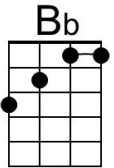

Chorus

C Bb F C - G7
Love hurts. mmm mmm. Love hurts.

C Am F G7
I'm young, I know, but even so

C Am F G7
I know a thing or two I learned from you.

C E7 Am
I really learned a lot, really learned a lot.

C F Dm G7
Love is like a stove burns you when it's hot. **Chorus**

Love Hurts by Roy Orbison (Bb - 84 BPM) (1961)

Love Hurts by Nazareth (G - 80 BPM) (1974)

Intro (4 Measures) G | G F | G | G F

G Em C D7
Love hurts, love scars, love wounds and mars

G Em C D7
Any heart not tough nor strong e-nough

G B7 Em
I really learned a lot, really learned a lot.

G C Am D7
Love is like a stove burns you when it's hot. **Chorus**

Bridge

C B7 Em B7 Em B7 Em
Some fools dream of happi-ness, blissful-ness together-ness

A7 C D7
Some fools fool themselves I guess, but they're not fooling me.

G Em
I know it isn't true, know it isn't true.

C D7
Love is just a lie, made to make you blue. **Chorus (2x)**

Bari