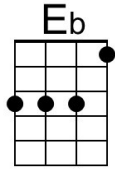

Love Hurts (Boudleaux Bryant, 1960) (F)

Love Hurts by The Everly Brothers (F# - 91 BPM) (1960, 2007 Remaster)

Love Hurts by Roy Orbison (Bb - 84 BPM) (1961)

Love Hurts by Nazareth (G - 80 BPM) (1974)

Intro (4 Measures) F | F Eb | F | F Eb

F Dm Bb C7
Love hurts, love scars, love wounds and mars

F Dm Bb C7
Any heart not tough nor strong e-nough

F A7 Dm
To take a lot of pain, take a lot of pain.

F Bb Gm C7
Love is like a cloud, pulls a lot of rain.