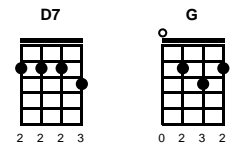

Love Is All Around

Reg Presley

Key of C

Intro: Chords for last 2 lines of chorus

v1:

C Dm F G7 C Dm F G7
I feel it in my fingers, I feel it in my toes
C Dm F G7 C Dm F G7
The love is all around me, and so the feeling grows
C Dm F G7 C Dm F G7
It's written on the way, it's everywhere I go
C Dm F G7 C Dm F G7
So if you really love me, come on and let it show

chorus:

F Dm
You know I love you, I always will
F C
My mind's made up by the way that I feel
F Dm
There's no beginning, there'll be no end
D7 G G7
So on my love you can depend

v2:

C Dm F G7 C Dm F G7
I see it in your face, as I lay on my bed
C Dm F G7 C Dm F G7
I kind of get to thinking, of all the things you've said
C Dm F G7 C Dm F G7
You give your promise to me, and I'll give mine to you
C Dm F G7 C Dm F G7
I need someone beside me, in everything I do -- CHORUS

v3:

C Dm F G7 C Dm F G7
It's written on the way, it's everywhere I go
C Dm F G7 C Dm F G7
So if you really love me, come on and let it show
F G7 C Dm F G7 C Dm F G7
Come on and let it show, come on and let it show (FADE)

STANDARD