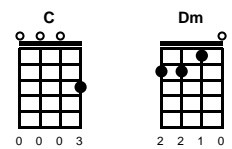

Love Is All Around

Reg Presley

Key of C

Intro: Chords for last 2 lines of chorus

v1:

C Dm F G7 C Dm F G7
I feel it in my fingers, I feel it in my toes
C Dm F G7 C Dm F G7
The love is all around me, and so the feeling grows
C Dm F G7 C Dm F G7
It's written on the way, it's everywhere I go
C Dm F G7 C Dm F G7
So if you really love me, come on and let it show

chorus:

F Dm
You know I love you, I always will
F C
My mind's made up by the way that I feel
F Dm
There's no beginning, there'll be no end
D7 G G7
So on my love you can depend

v2:

C Dm F G7 C Dm F G7
I see it in your face, as I lay on my bed
C Dm F G7 C Dm F G7
I kind of get to thinking, of all the things you've said
C Dm F G7 C Dm F G7
You give your promise to me, and I'll give mine to you
C Dm F G7 C Dm F G7
I need someone beside me, in everything I do -- CHORUS

v3:

C Dm F G7 C Dm F G7
It's written on the way, it's everywhere I go
C Dm F G7 C Dm F G7
So if you really love me, come on and let it show
F G7 C Dm F G7 C Dm F G7
Come on and let it show, come on and let it show (FADE)

STANDARD