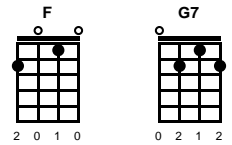

Love Is All Around

Reg Presley

Key of C

Intro: Chords for last 2 lines of chorus

v1:

C Dm F G7 C Dm F G7
I feel it in my fingers, I feel it in my toes
C Dm F G7 C Dm F G7
The love is all around me, and so the feeling grows
C Dm F G7 C Dm F G7
It's written on the way, it's everywhere I go
C Dm F G7 C Dm F G7
So if you really love me, come on and let it show

chorus:

F Dm
You know I love you, I always will
F C
My mind's made up by the way that I feel
F Dm
There's no beginning, there'll be no end
D7 G G7
So on my love you can depend

v2:

C Dm F G7 C Dm F G7
I see it in your face, as I lay on my bed
C Dm F G7 C Dm F G7
I kind of get to thinking, of all the things you've said
C Dm F G7 C Dm F G7
You give your promise to me, and I'll give mine to you
C Dm F G7 C Dm F G7
I need someone beside me, in everything I do -- CHORUS

v3:

C Dm F G7 C Dm F G7
It's written on the way, it's everywhere I go
C Dm F G7 C Dm F G7
So if you really love me, come on and let it show
F G7 C Dm F G7 C Dm F G7
Come on and let it show, come on and let it show (FADE)

STANDARD