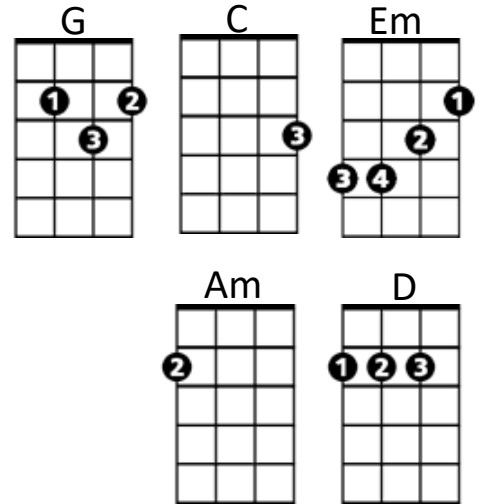

# Love is All Around (Mary Tyler Moore Show Theme) (Sonny Curtis)

**G** **C** **G** **C**  
 Who can turn the world on with her smile?  
**G** **Em** **Am** **D**  
 Who can take a nothing day, and suddenly make it all seem worthwhile?  
**Em** **C**  
 Well it's you girl, and you should know it  
**Am** **D**  
 With each glance and every little movement you show it

## Chorus:

**G** **C**  
 Love is all around, no need to waste it  
**G** **C**  
 You can have the town, why don't you take it  
**G** **Em** **C** **D** **G**  
 You're gonna make it after all  
**G** **Em** **C** **D** **G**  
 You're gonna make it after all

## (Chorus)

(First Verse + Chorus, extend last line)