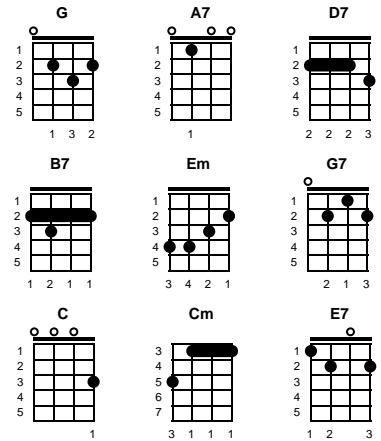

Love Me Tender

Elvis Presley, George R Poulton & Ken Darby (pseudonym: Vera Matson)

Intro: Chords for ending

v1:

G **A7** **D7** **G**
Love me tender, love me sweet, never let me go
A7 **D7** **G**
You have made my life complete, and I love you so

chorus:

B7 **Em** **G7**
Love me tender, love me true
C **Cm** **G**
All my dreams fulfill
E7 **A7** **D7** **G**
For my darlin' I love you, and I always will

v2:

A7 **D7** **G**
Love me tender, love me long, take me to your heart
A7 **D7** **G**
For it's there that I belong, and we'll never part -- **CHORUS**

v3:

A7 **D7** **G**
Love me tender, love me dear, tell me you are mine
A7 **D7** **G**
I'll be yours through all the years, 'til the end of time -- **CHORUS**

v4:

A7 **D7** **G**
When at last your dreams come true, darling, this I know
A7 **D7** **G**
Happiness will follow you, everywhere you go -- **CHORUS**

ending:

E7 **A7** **D7** **G**
For my darlin' I love you, and I always will

Key of G

STANDARD